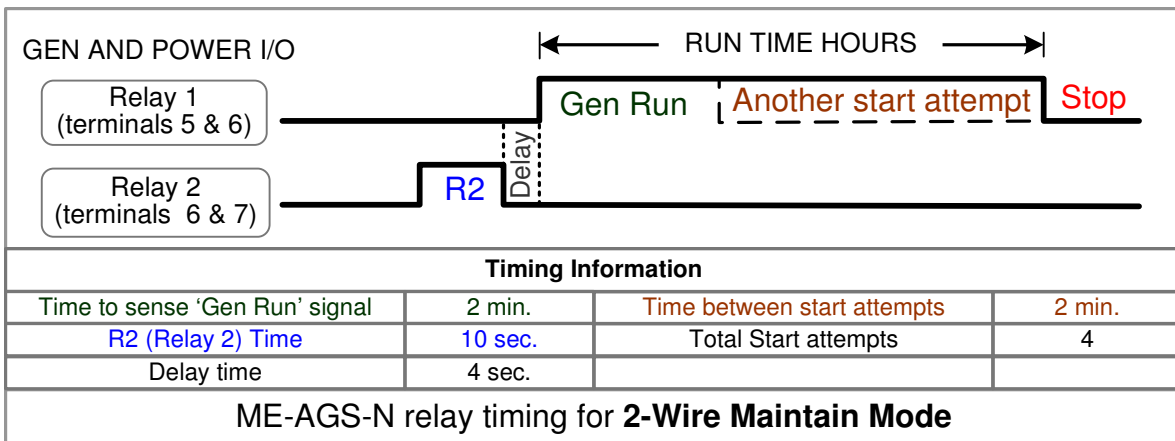

# ME-AGS-N\* &ME-AGS-S wiring diagram – For Generac ECO 15 kW Generators

\* ME-AGS-N is shown

Magnum Energy, Inc. provides this diagram to assist in the installation of the Auto-Generator Start controller. Since the use of this diagram and the conditions or methods of installation, operation and use are beyond the control of Magnum Energy, Inc., we do not assume responsibility and expressly disclaim liability for loss, damage or expense arising out of the installation, operation and use of this unit.