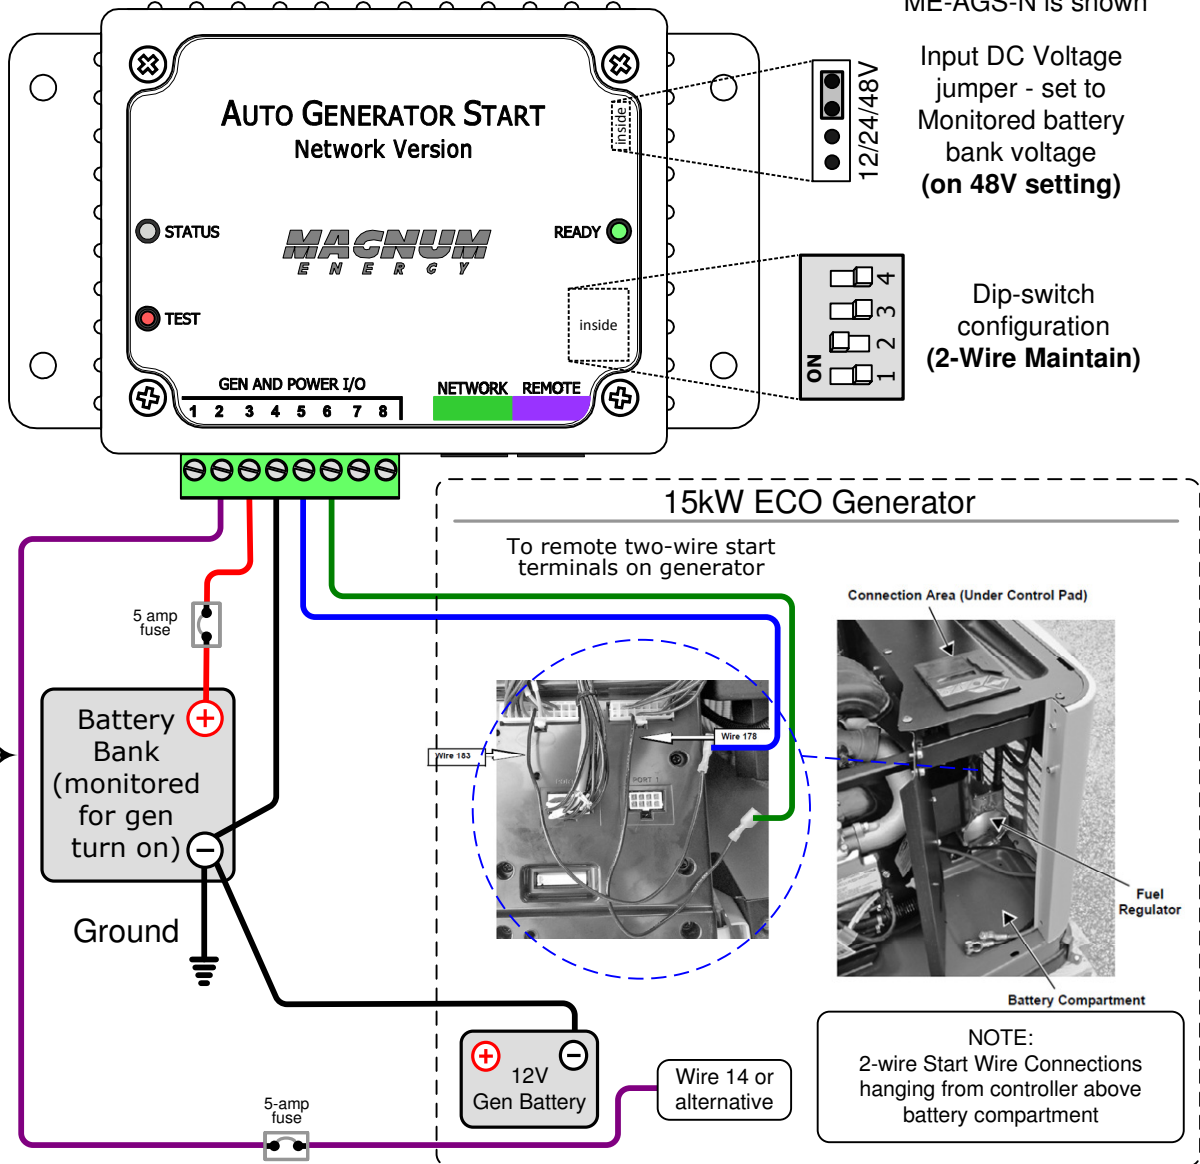

# ME-AGS-N\* &ME-AGS-S wiring diagram – For Generac ECO 15 kW Generators

\* ME-AGS-N is shown

Magnum Energy, Inc. provides this diagram to assist in the installation of the Auto-Generator Start controller. Since the use of this diagram and the conditions or methods of installation, operation and use are beyond the control of Magnum Energy, Inc., we do not assume responsibility and expressly disclaim liability for loss, damage or expense arising out of the installation, operation and use of this unit.