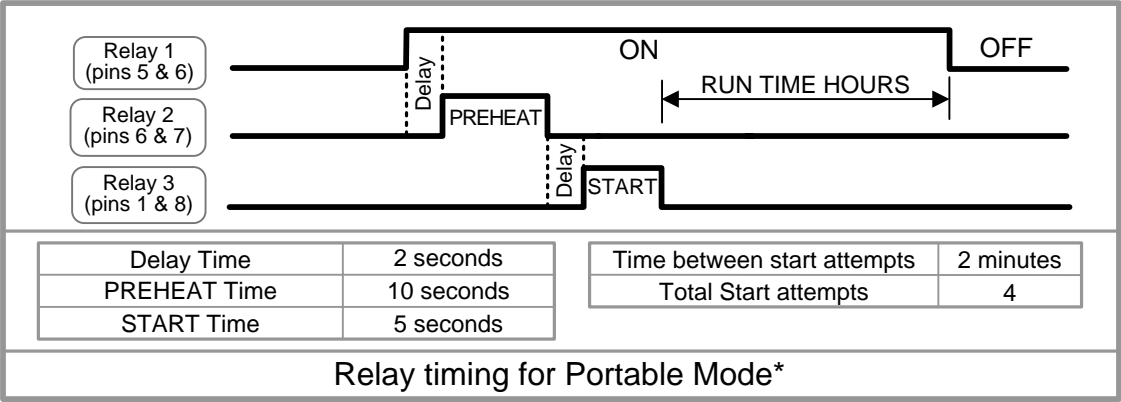

# ME-AGS-WB\* / ME-AGS-N wiring diagram – For EPS (EPS2277 Diesel Generators)

\* ME-AGS-WB with revision 4.1

\* to enable Portable Mode, the ME-AGS-WB must be revision 4.1 or higher

Magnum Energy, Inc. provides this diagram to assist in the installation of the Auto-Generator Start controller. Since the use of this diagram and the conditions or methods of installation, operation and use are beyond the control of Magnum Energy, Inc., we do not assume responsibility and expressly disclaim liability for loss, damage or expense arising out of the installation, operation and use of this unit.