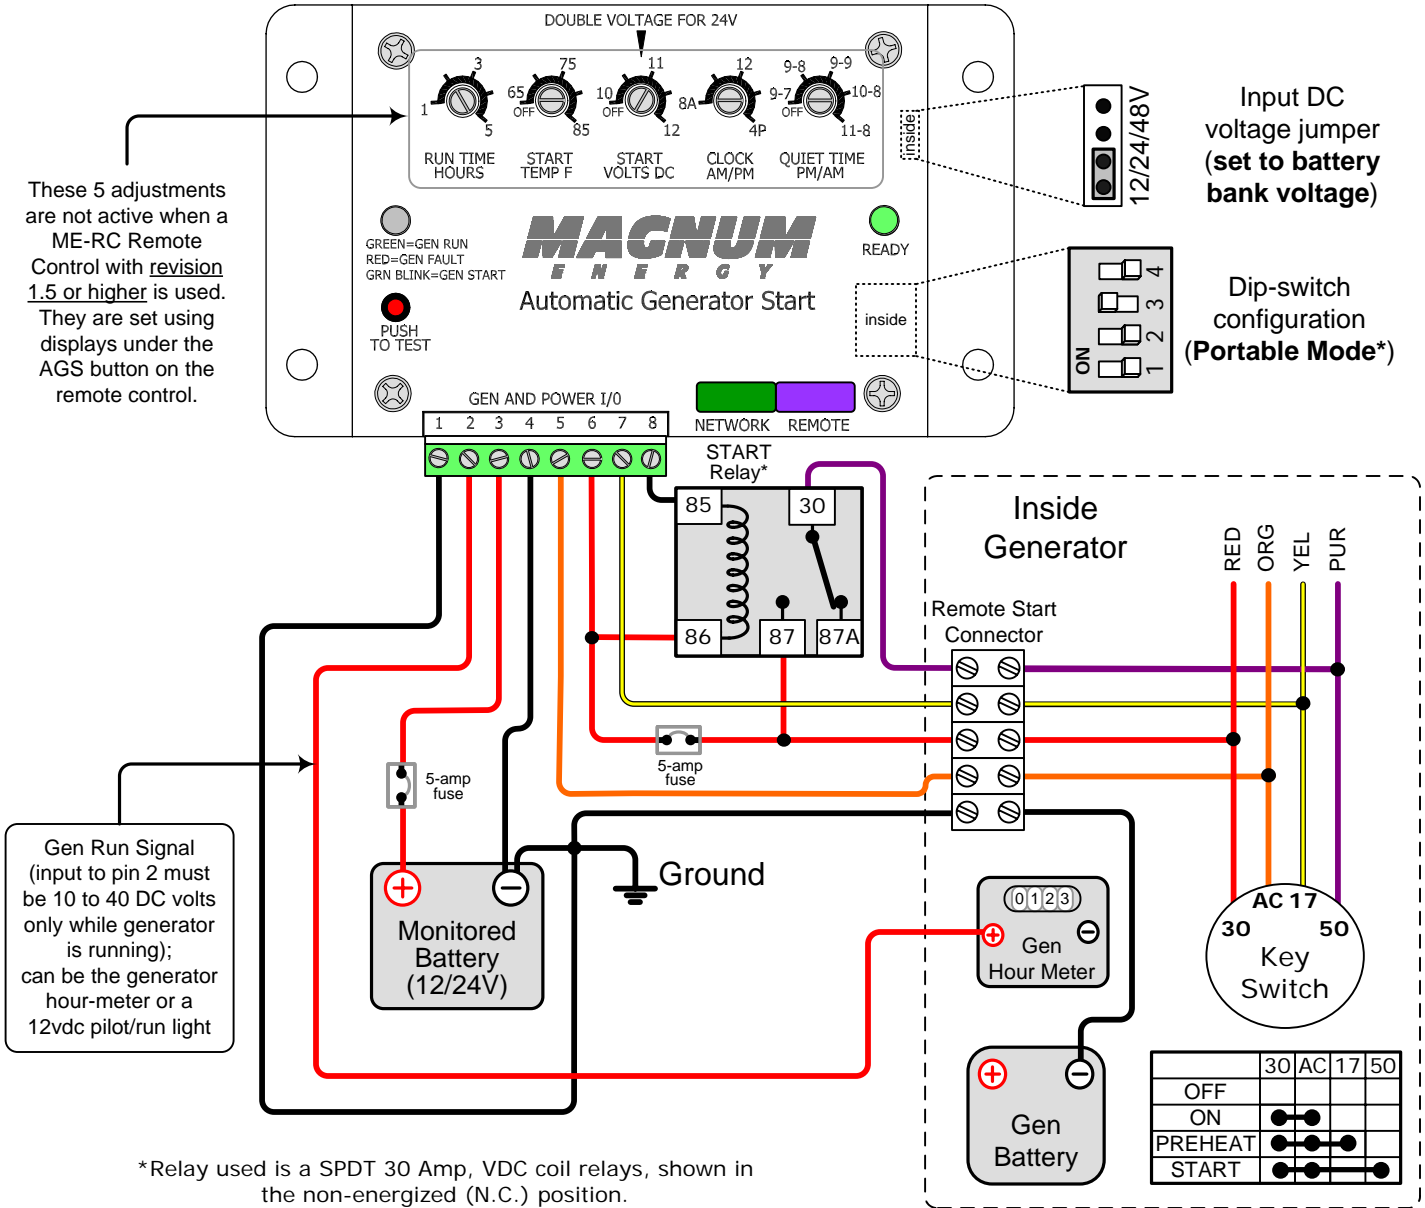

# ME-AGS-WB\* / ME-AGS-N wiring diagram – For EPS (EPS2277 Diesel Generators)

\* ME-AGS-WB with revision 4.1

\* to enable Portable Mode, the ME-AGS-WB must be revision 4.1 or higher

Magnum Energy, Inc. provides this diagram to assist in the installation of the Auto-Generator Start controller. Since the use of this diagram and the conditions or methods of installation, operation and use are beyond the control of Magnum Energy, Inc., we do not assume responsibility and expressly disclaim liability for loss, damage or expense arising out of the installation, operation and use of this unit.