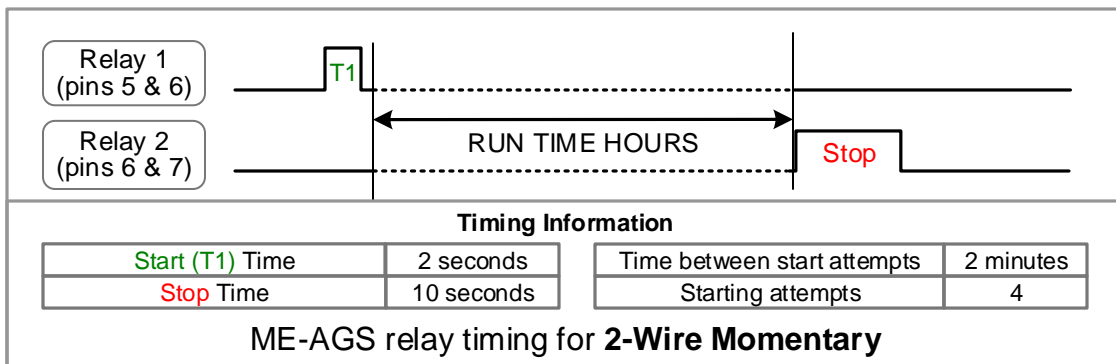

## ME-AGS wiring diagram – For ProPak12 & ProPak16 Generators

Magnum Energy, Inc. provides this diagram to assist in the installation of the Auto-Generator Start controller. Since the use of this diagram and the conditions or methods of installation, operation and use are beyond the control of Magnum Energy, Inc., we do not assume responsibility and expressly disclaim liability for loss, damage or expense arising out of the installation, operation and use of this unit.