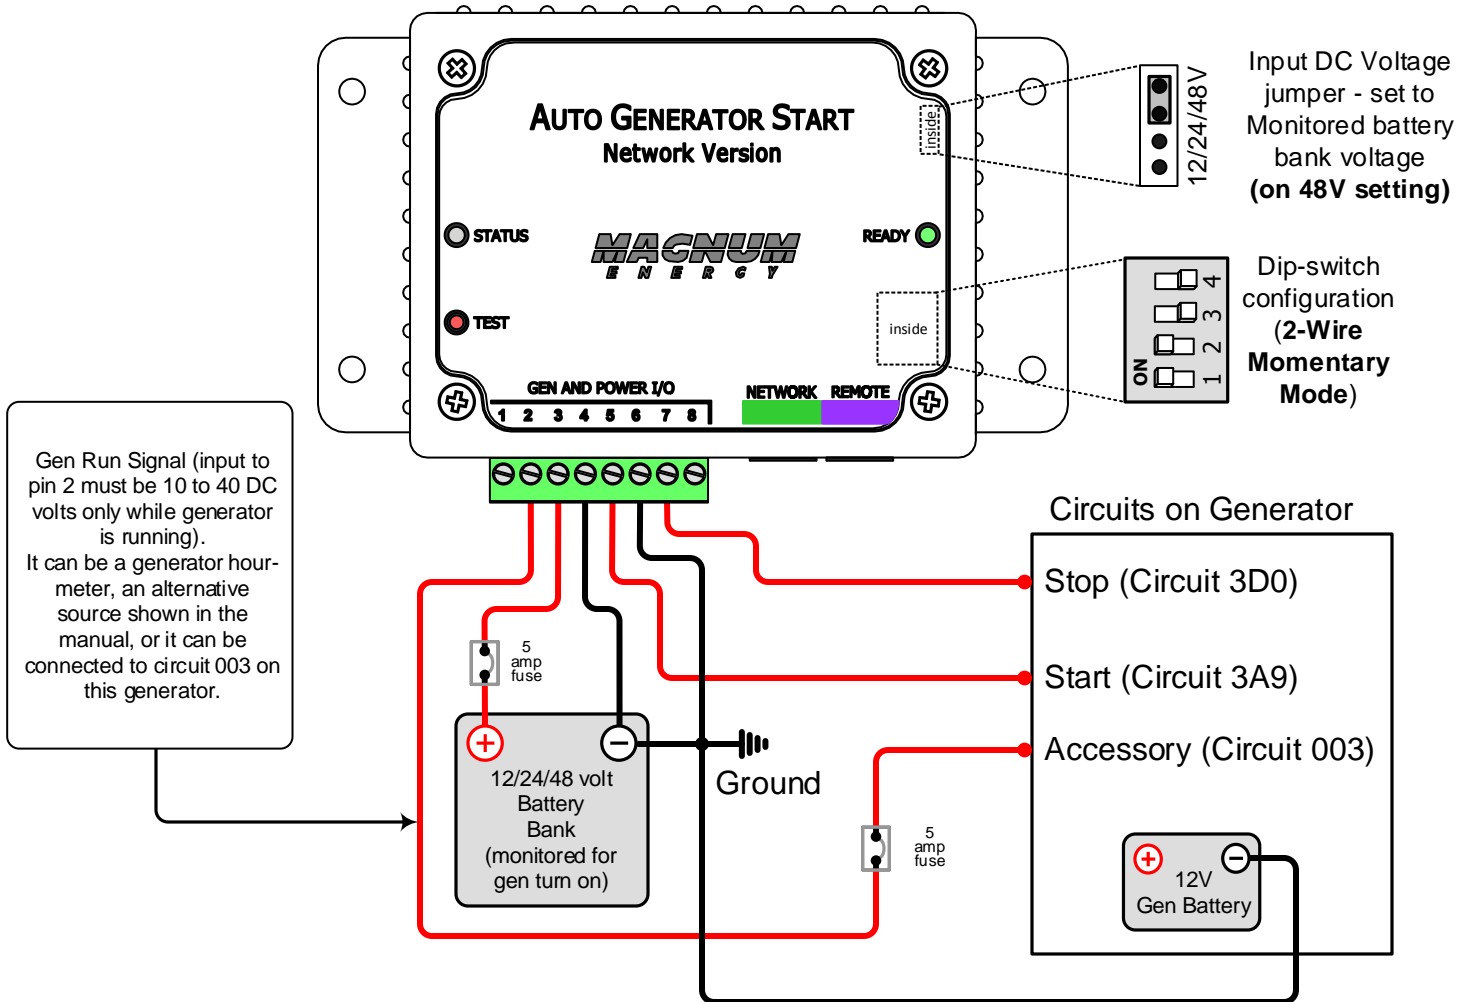

## ME-AGS wiring diagram – For ProPak12 & ProPak16 Generators

Magnum Energy, Inc. provides this diagram to assist in the installation of the Auto-Generator Start controller. Since the use of this diagram and the conditions or methods of installation, operation and use are beyond the control of Magnum Energy, Inc., we do not assume responsibility and expressly disclaim liability for loss, damage or expense arising out of the installation, operation and use of this unit.