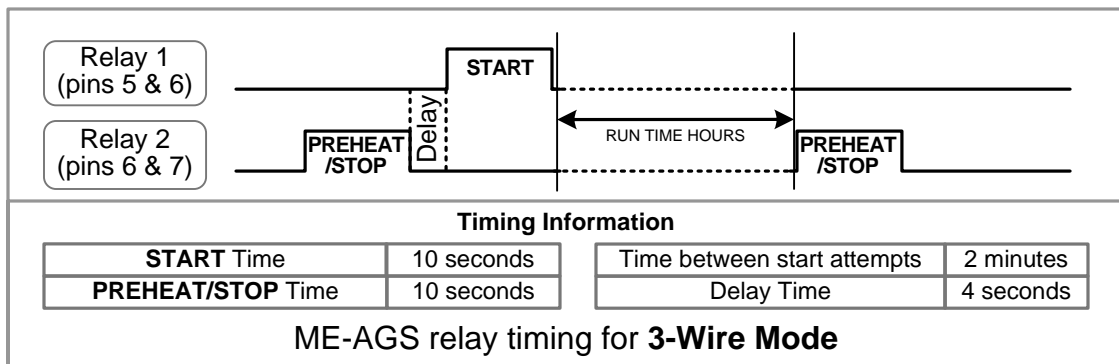

## ME-AGS wiring diagram – For Power Tech (PTS8CSI -NM Diesel)

Magnum Energy, Inc. provides this diagram to assist in the installation of the Auto-Generator Start controller. Since the use of this diagram and the conditions or methods of installation, operation and use are beyond the control of Magnum Energy, Inc., we do not assume responsibility and expressly disclaim liability for loss, damage or expense arising out of the installation, operation and use of this unit.