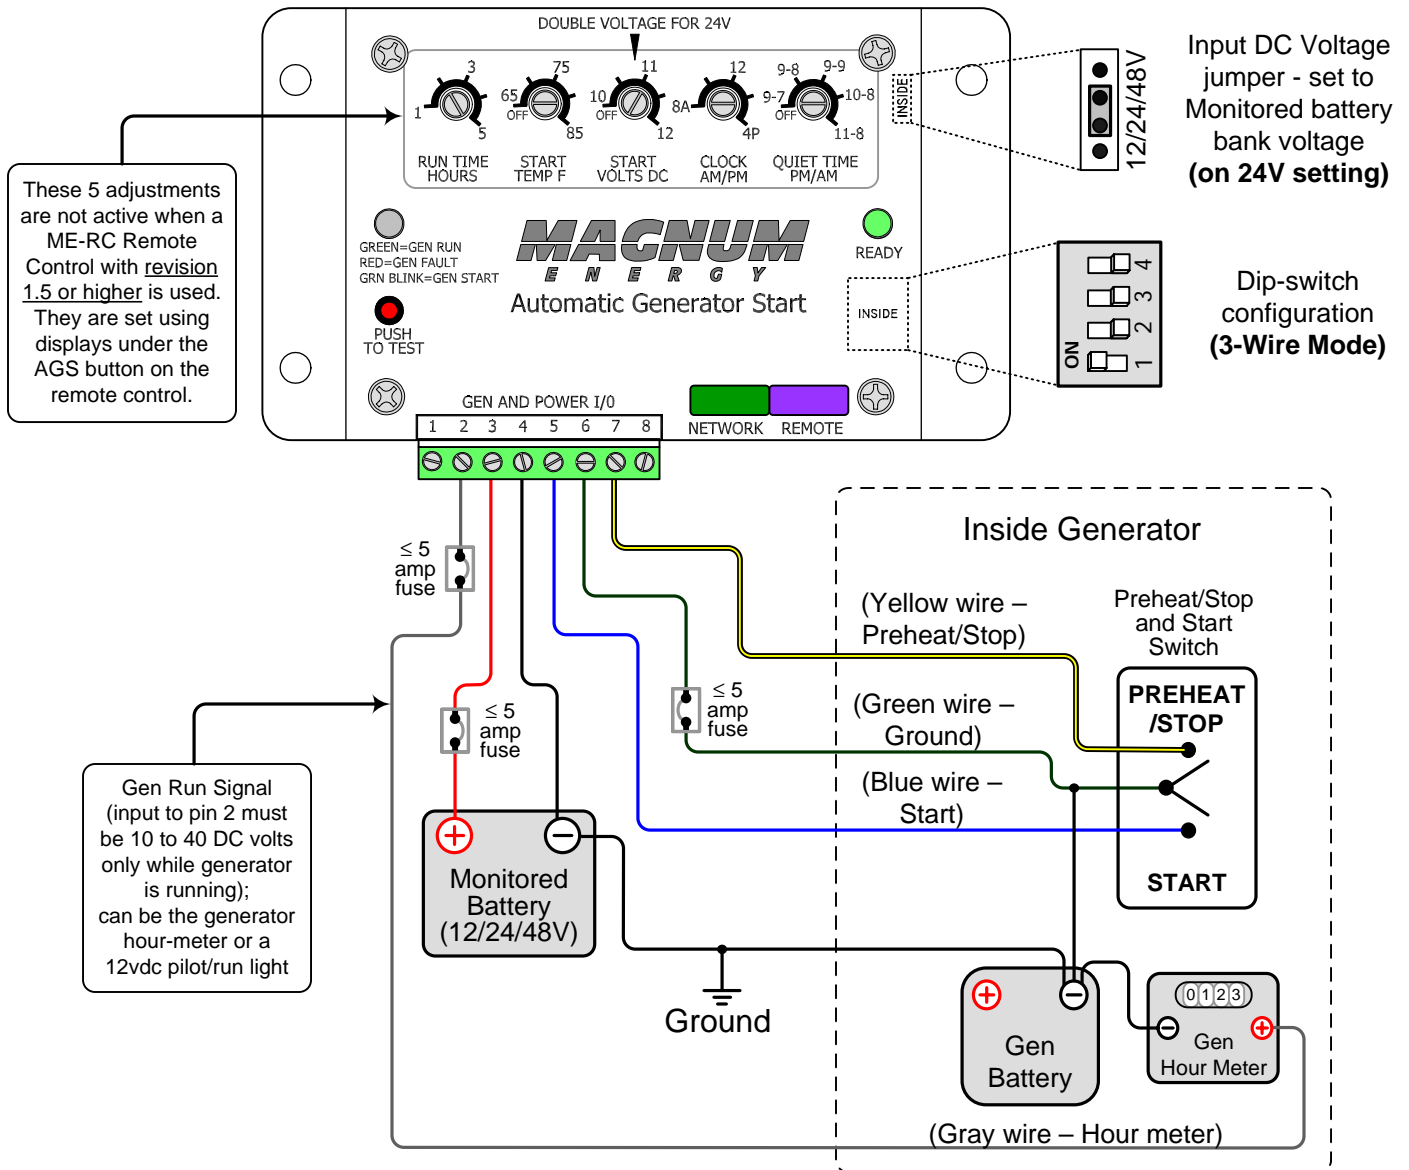

## ME-AGS wiring diagram – For Power Tech (PTS8CSI -NM Diesel)

Magnum Energy, Inc. provides this diagram to assist in the installation of the Auto-Generator Start controller. Since the use of this diagram and the conditions or methods of installation, operation and use are beyond the control of Magnum Energy, Inc., we do not assume responsibility and expressly disclaim liability for loss, damage or expense arising out of the installation, operation and use of this unit.