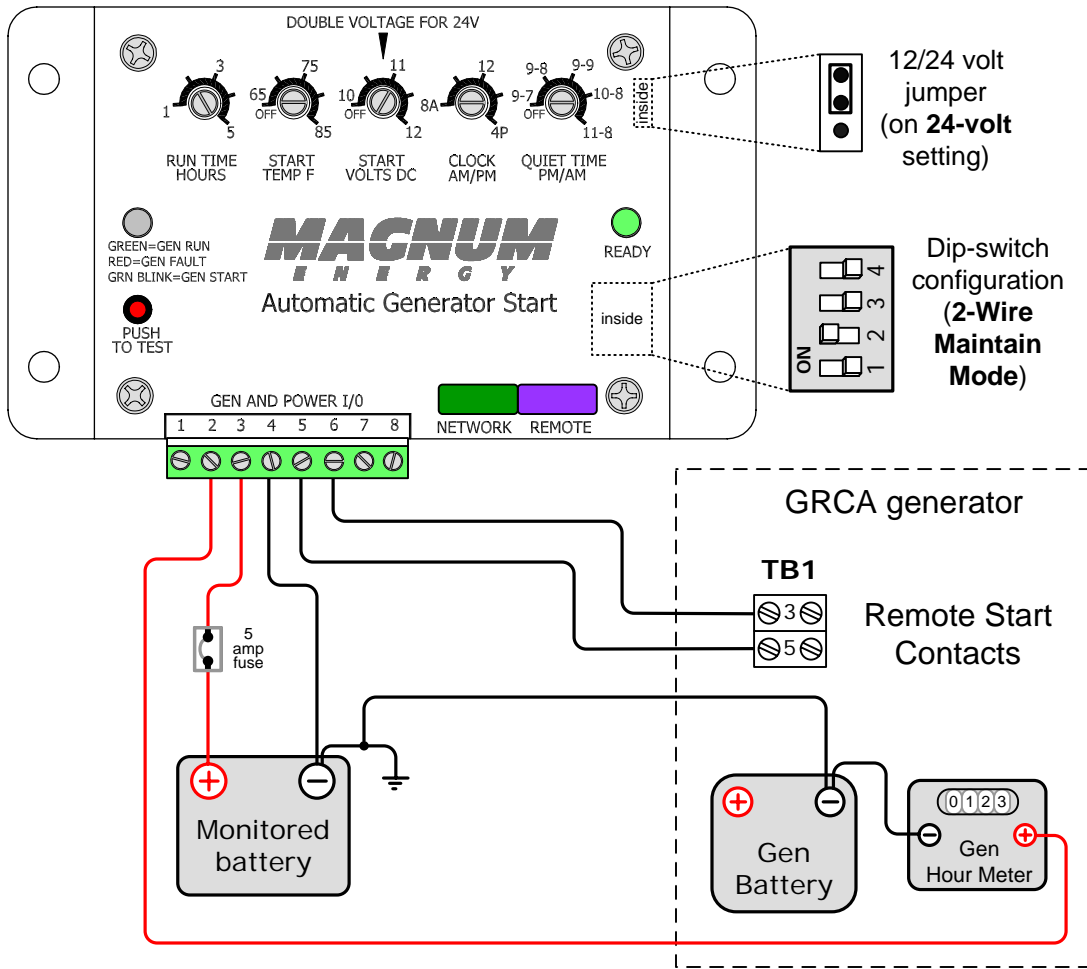

## ME-AGS wiring diagram – Onan (GRCA using Propane)

Magnum Energy, Inc. provides this diagram to assist in the installation of the Auto-Generator Start controller. Since the use of this diagram and the conditions or methods of installation, operation and use are beyond the control of Magnum Energy, Inc., we do not assume responsibility and expressly disclaim liability for loss, damage or expense arising out of the installation, operation and use of this unit.