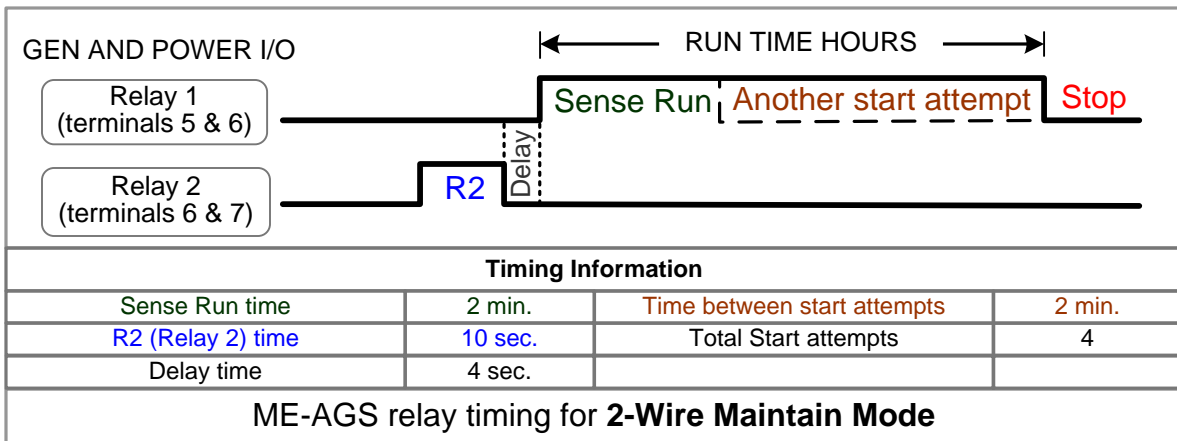

## ME-AGS wiring diagram – Onan (GRCA using Propane)

Magnum Energy, Inc. provides this diagram to assist in the installation of the Auto-Generator Start controller. Since the use of this diagram and the conditions or methods of installation, operation and use are beyond the control of Magnum Energy, Inc., we do not assume responsibility and expressly disclaim liability for loss, damage or expense arising out of the installation, operation and use of this unit.