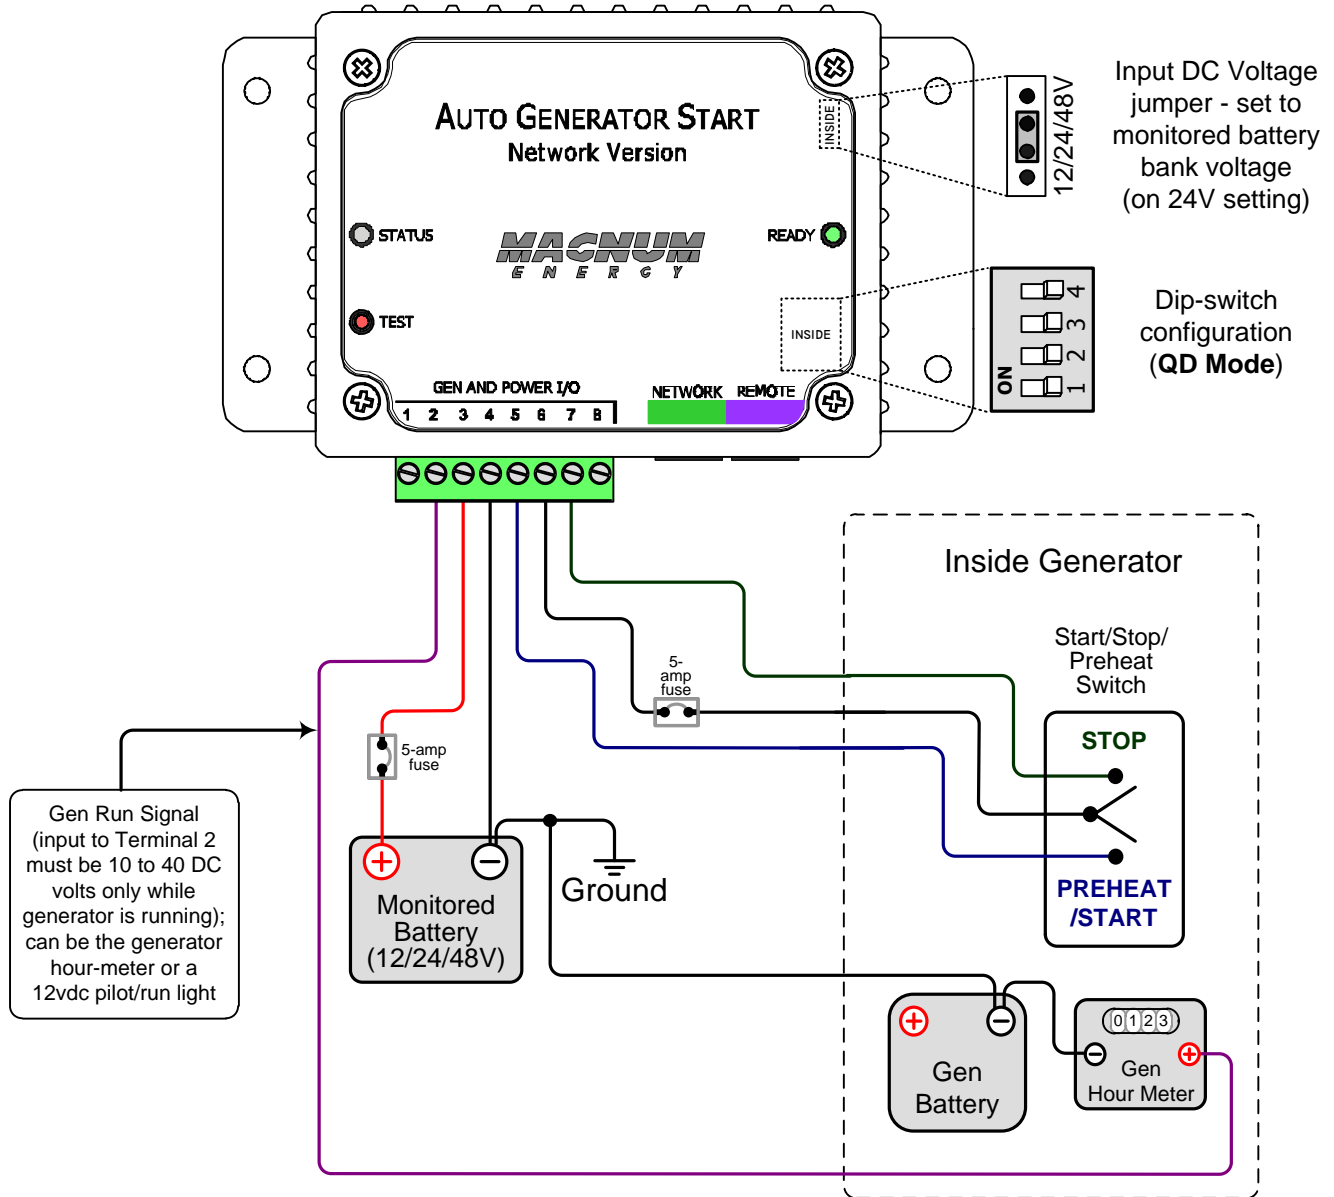

ME-AGS-N wiring diagram – For Onan (Quiet Diesel Series*)

****HDZAA models not compatible with the ME-AGS-N module, damage may occur.***

Magnum Energy, Inc. provides this diagram to assist in the installation of the Auto-Generator Start controller. Since the use of this diagram and the conditions or methods of installation, operation and use are beyond the control of Magnum Energy, Inc., we do not assume responsibility and expressly disclaim liability for loss, damage or expense arising out of the installation, operation and use of this unit.