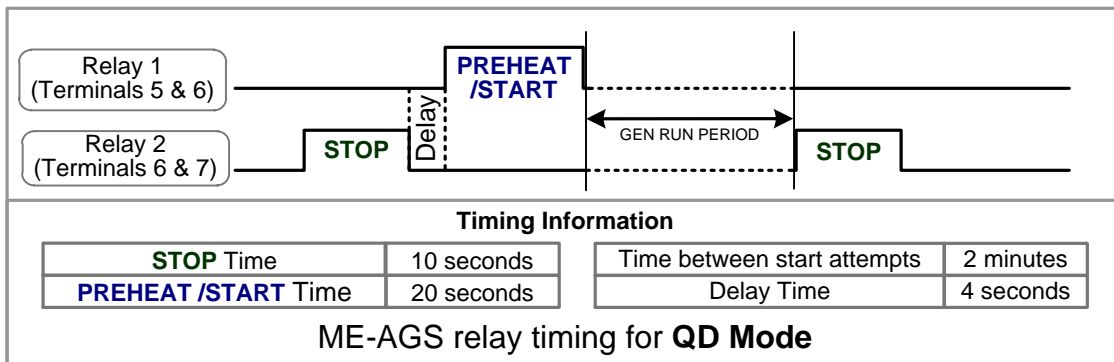

ME-AGS-N wiring diagram – For Onan (Quiet Diesel Series*)

****HDZAA models not compatible with the ME-AGS-N module, damage may occur.***

Magnum Energy, Inc. provides this diagram to assist in the installation of the Auto-Generator Start controller. Since the use of this diagram and the conditions or methods of installation, operation and use are beyond the control of Magnum Energy, Inc., we do not assume responsibility and expressly disclaim liability for loss, damage or expense arising out of the installation, operation and use of this unit.