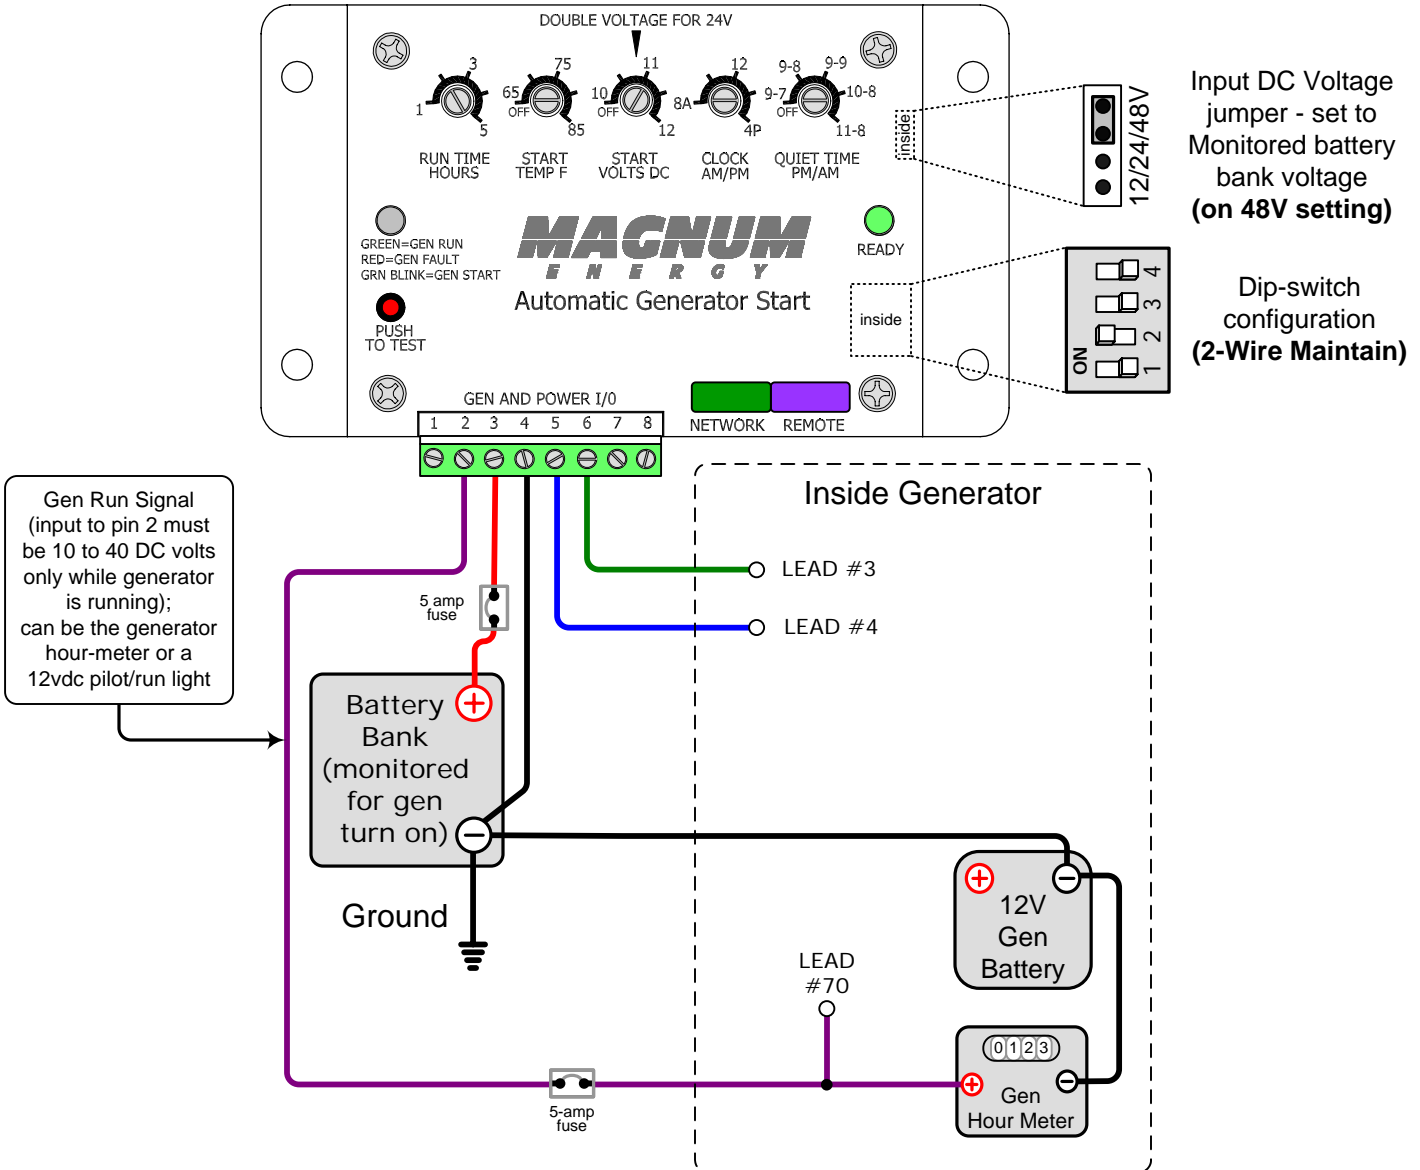

ME-AGS wiring diagram – For Kohler (20EOR Generators)

Magnum Energy, Inc. provides this diagram to assist in the installation of the Auto-Generator Start controller. Since the use of this diagram and the conditions or methods of installation, operation and use are beyond the control of Magnum Energy, Inc., we do not assume responsibility and expressly disclaim liability for loss, damage or expense arising out of the installation, operation and use of this unit.