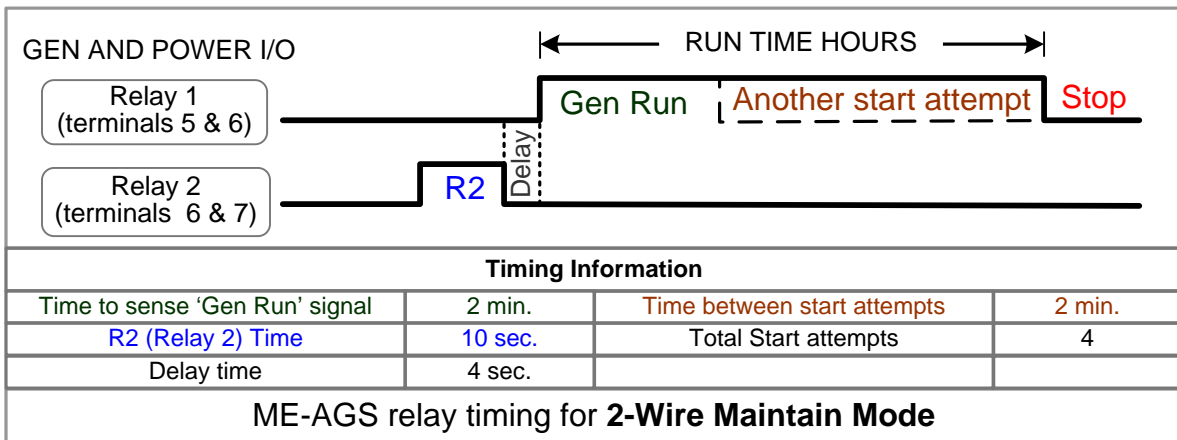

ME-AGS wiring diagram – For Kohler (20EOR Generators)

Magnum Energy, Inc. provides this diagram to assist in the installation of the Auto-Generator Start controller. Since the use of this diagram and the conditions or methods of installation, operation and use are beyond the control of Magnum Energy, Inc., we do not assume responsibility and expressly disclaim liability for loss, damage or expense arising out of the installation, operation and use of this unit.