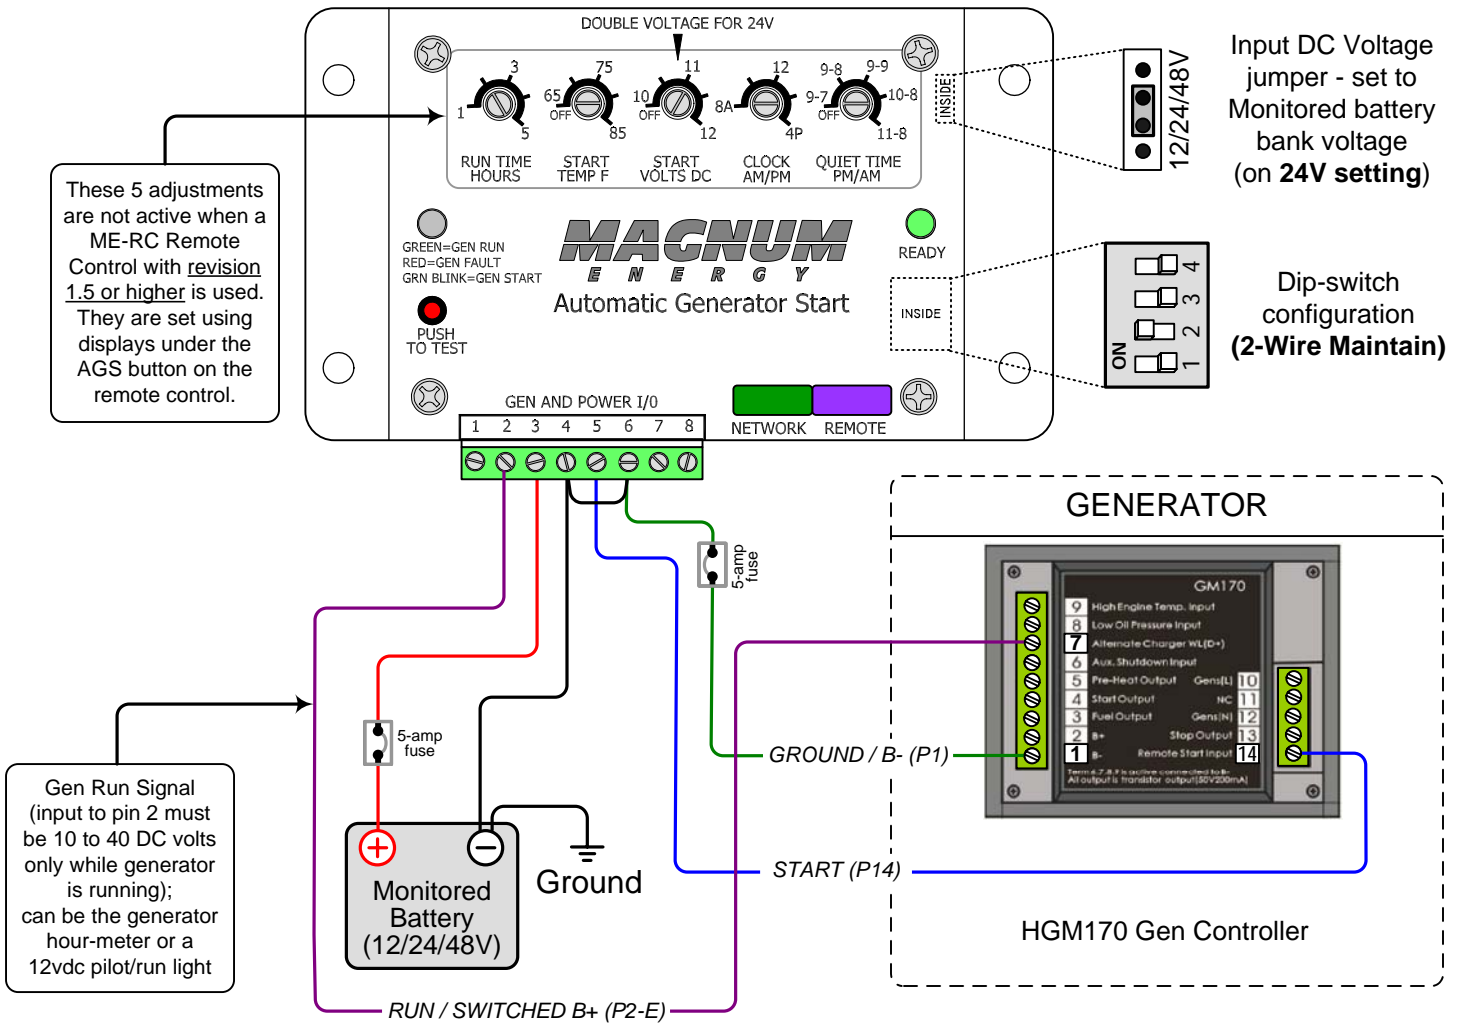

ME-AGS wiring diagram – Key Power (KP-15S using HGM170 Gen Controller)

Magnum Energy, Inc. provides this diagram to assist in the installation of the Auto-Generator Start controller. Since the use of this diagram and the conditions or methods of installation, operation and use are beyond the control of Magnum Energy, Inc., we do not assume responsibility and expressly disclaim liability for loss, damage or expense arising out of the installation, operation and use of this unit.