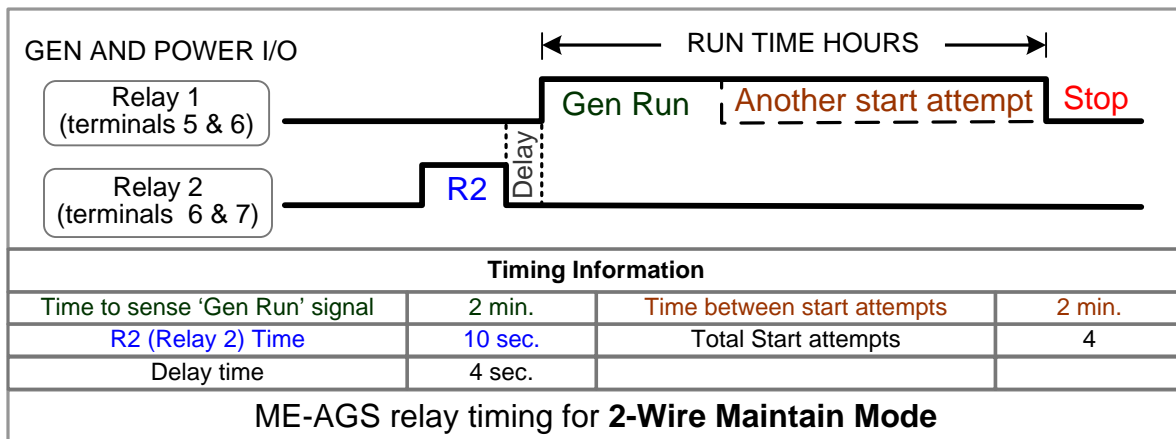

ME-AGS wiring diagram – Key Power (KP-15S using HGM170 Gen Controller)

Magnum Energy, Inc. provides this diagram to assist in the installation of the Auto-Generator Start controller. Since the use of this diagram and the conditions or methods of installation, operation and use are beyond the control of Magnum Energy, Inc., we do not assume responsibility and expressly disclaim liability for loss, damage or expense arising out of the installation, operation and use of this unit.