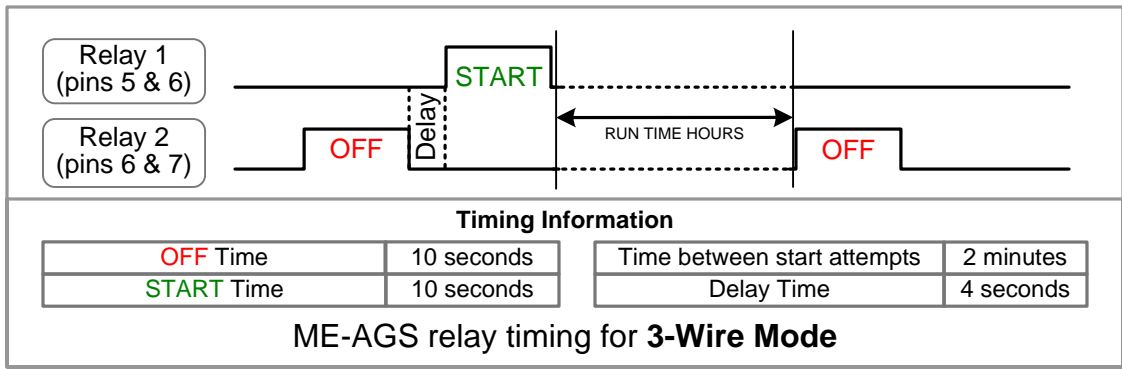

# ME-AGS wiring diagram – For Honda Generator (EM5000is, EM7000is, or EU6500is with Remote Control Box)

Magnum Energy, Inc. provides this diagram to assist in the installation of the Auto-Generator Start controller. Since the use of this diagram and the conditions or methods of installation, operation and use are beyond the control of Magnum Energy, Inc., we do not assume responsibility and expressly disclaim liability for loss, damage or expense arising out of the installation, operation and use of this unit.