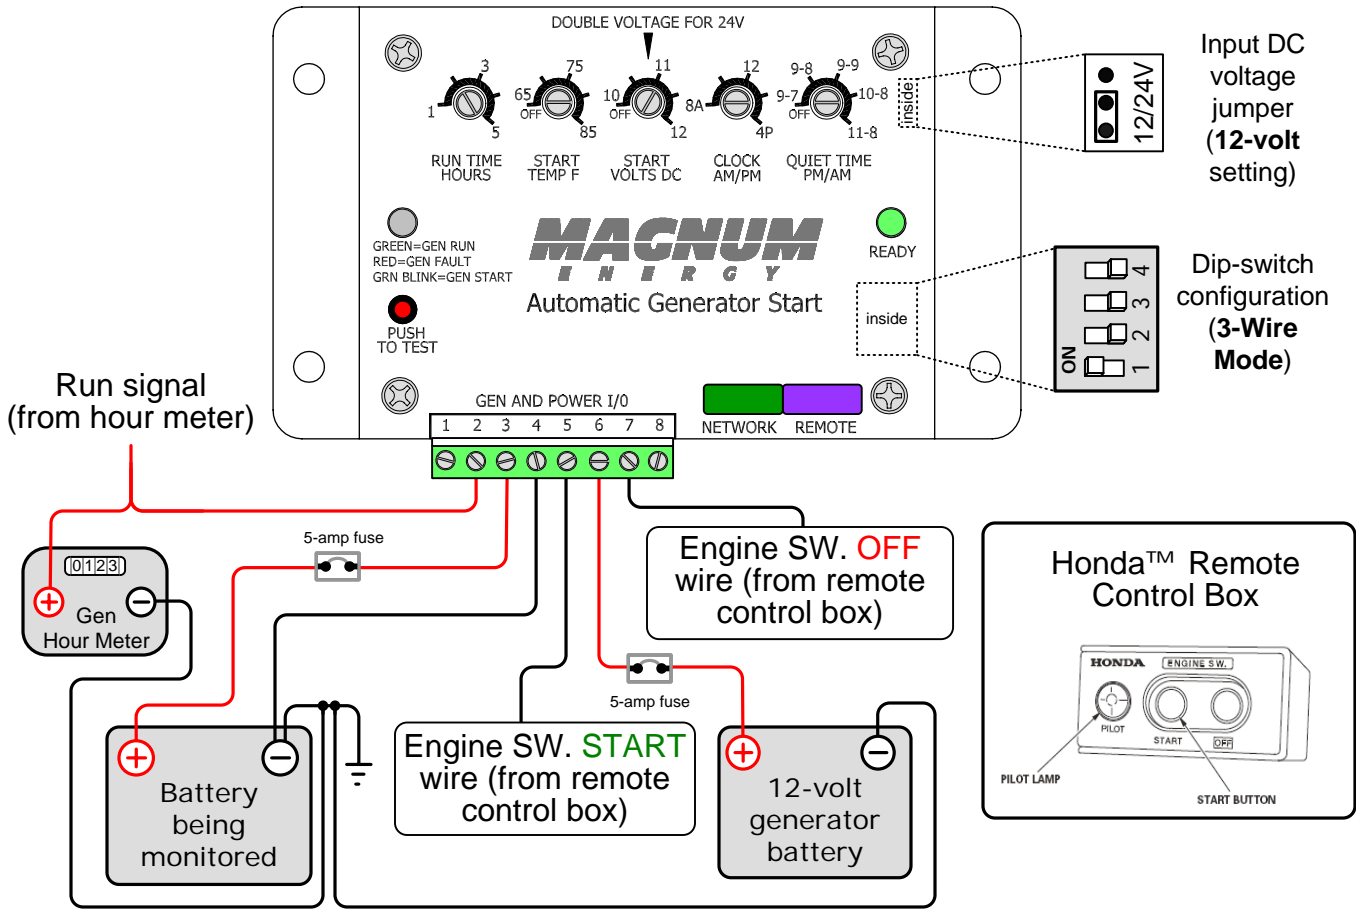

# ME-AGS wiring diagram – For Honda Generator (EM5000is, EM7000is, or EU6500is with Remote Control Box)

Magnum Energy, Inc. provides this diagram to assist in the installation of the Auto-Generator Start controller. Since the use of this diagram and the conditions or methods of installation, operation and use are beyond the control of Magnum Energy, Inc., we do not assume responsibility and expressly disclaim liability for loss, damage or expense arising out of the installation, operation and use of this unit.