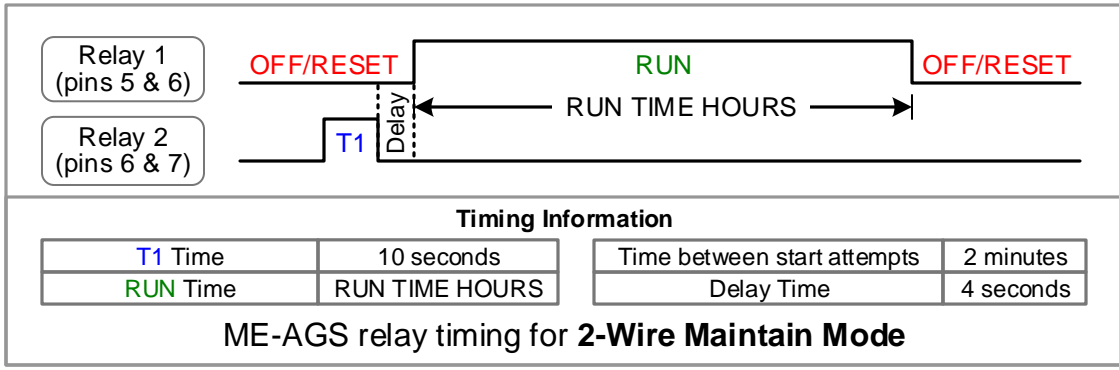

ME-AGS* wiring diagram – For Kohler (RES Series)

*** NOTE:**
ME-AGS-N is shown,
but ME-AGS-S can
be used also.

Magnum Energy, Inc. provides this diagram to assist in the installation of the Auto-Generator Start controller. Since the use of this diagram and the conditions or methods of installation, operation and use are beyond the control of Magnum Energy, Inc., we do not assume responsibility and expressly disclaim liability for loss, damage or expense arising out of the installation, operation and use of this unit.