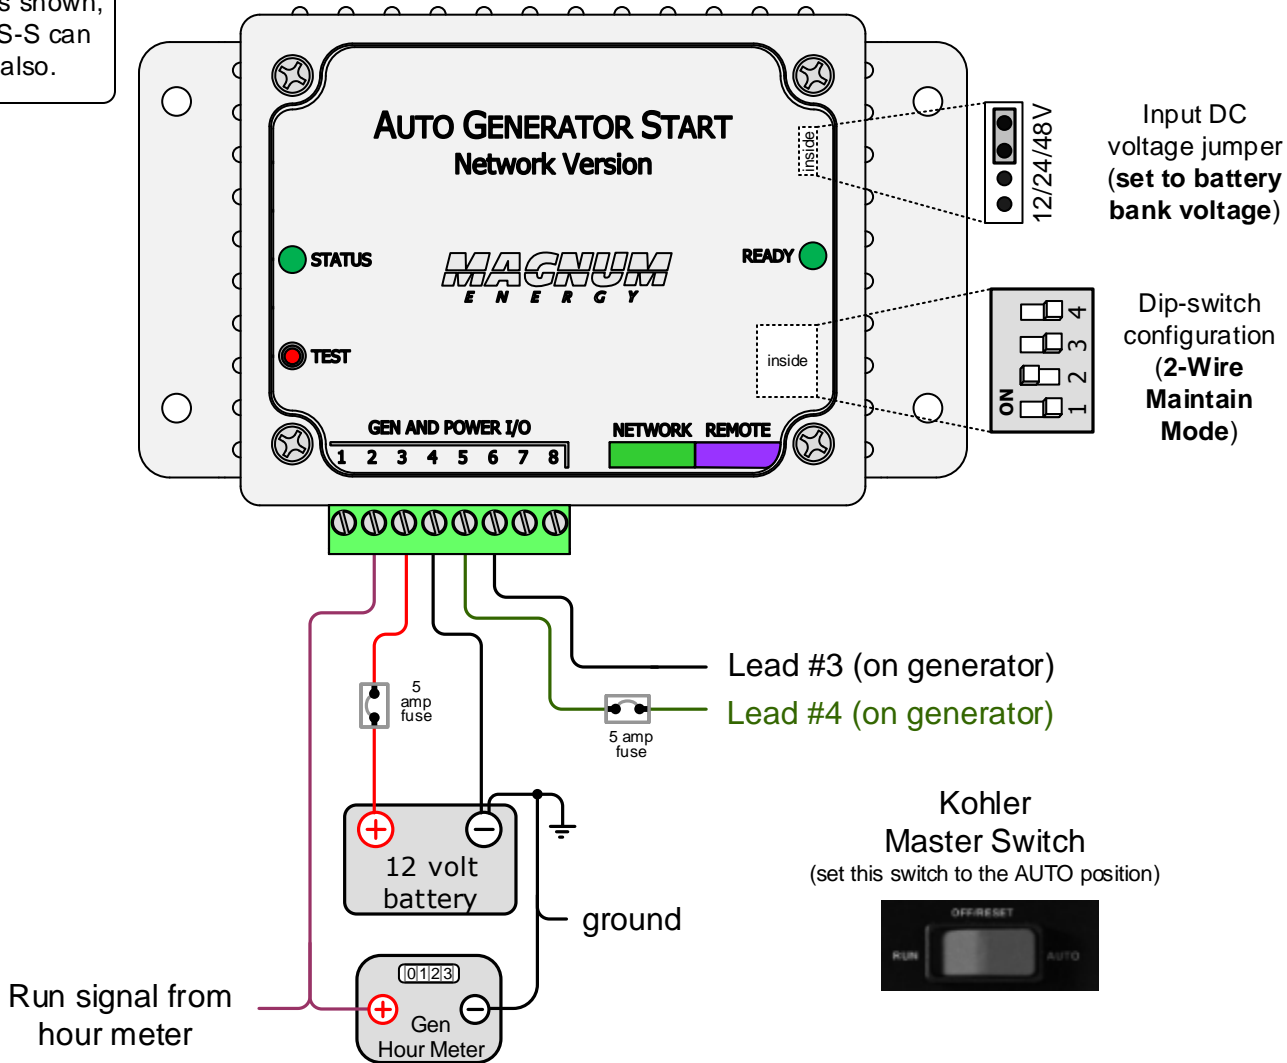

ME-AGS* wiring diagram – For Kohler (RES Series)

*** NOTE:**
ME-AGS-N is shown,
but ME-AGS-S can
be used also.

Magnum Energy, Inc. provides this diagram to assist in the installation of the Auto-Generator Start controller. Since the use of this diagram and the conditions or methods of installation, operation and use are beyond the control of Magnum Energy, Inc., we do not assume responsibility and expressly disclaim liability for loss, damage or expense arising out of the installation, operation and use of this unit.