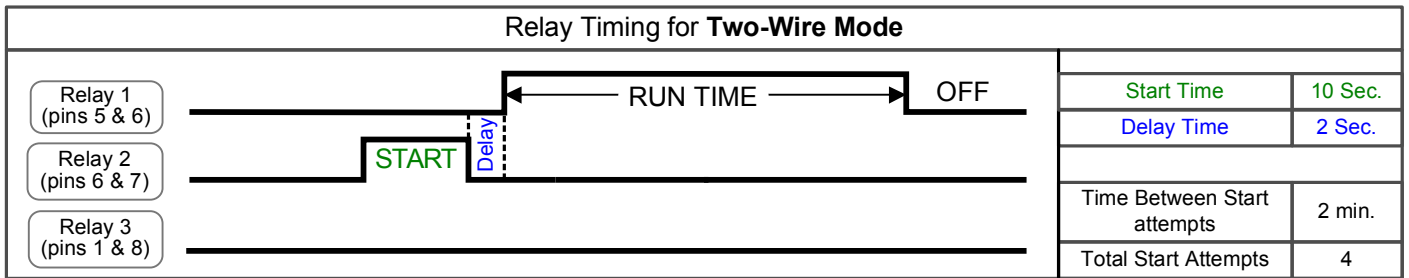

ME-AGS-N wiring diagram – For Hardy Diesel HDYW Series (using Himoinsa M6 Control Panel)

Magnum Energy, Inc. provides this diagram to assist in the installation of the Auto-Generator Start controller. Since the use of this diagram and the conditions or methods of installation, operation and use are beyond the control of Magnum Energy, Inc., we do not assume responsibility and expressly disclaim liability for loss, damage or expense arising out of the installation, operation and use of this unit.