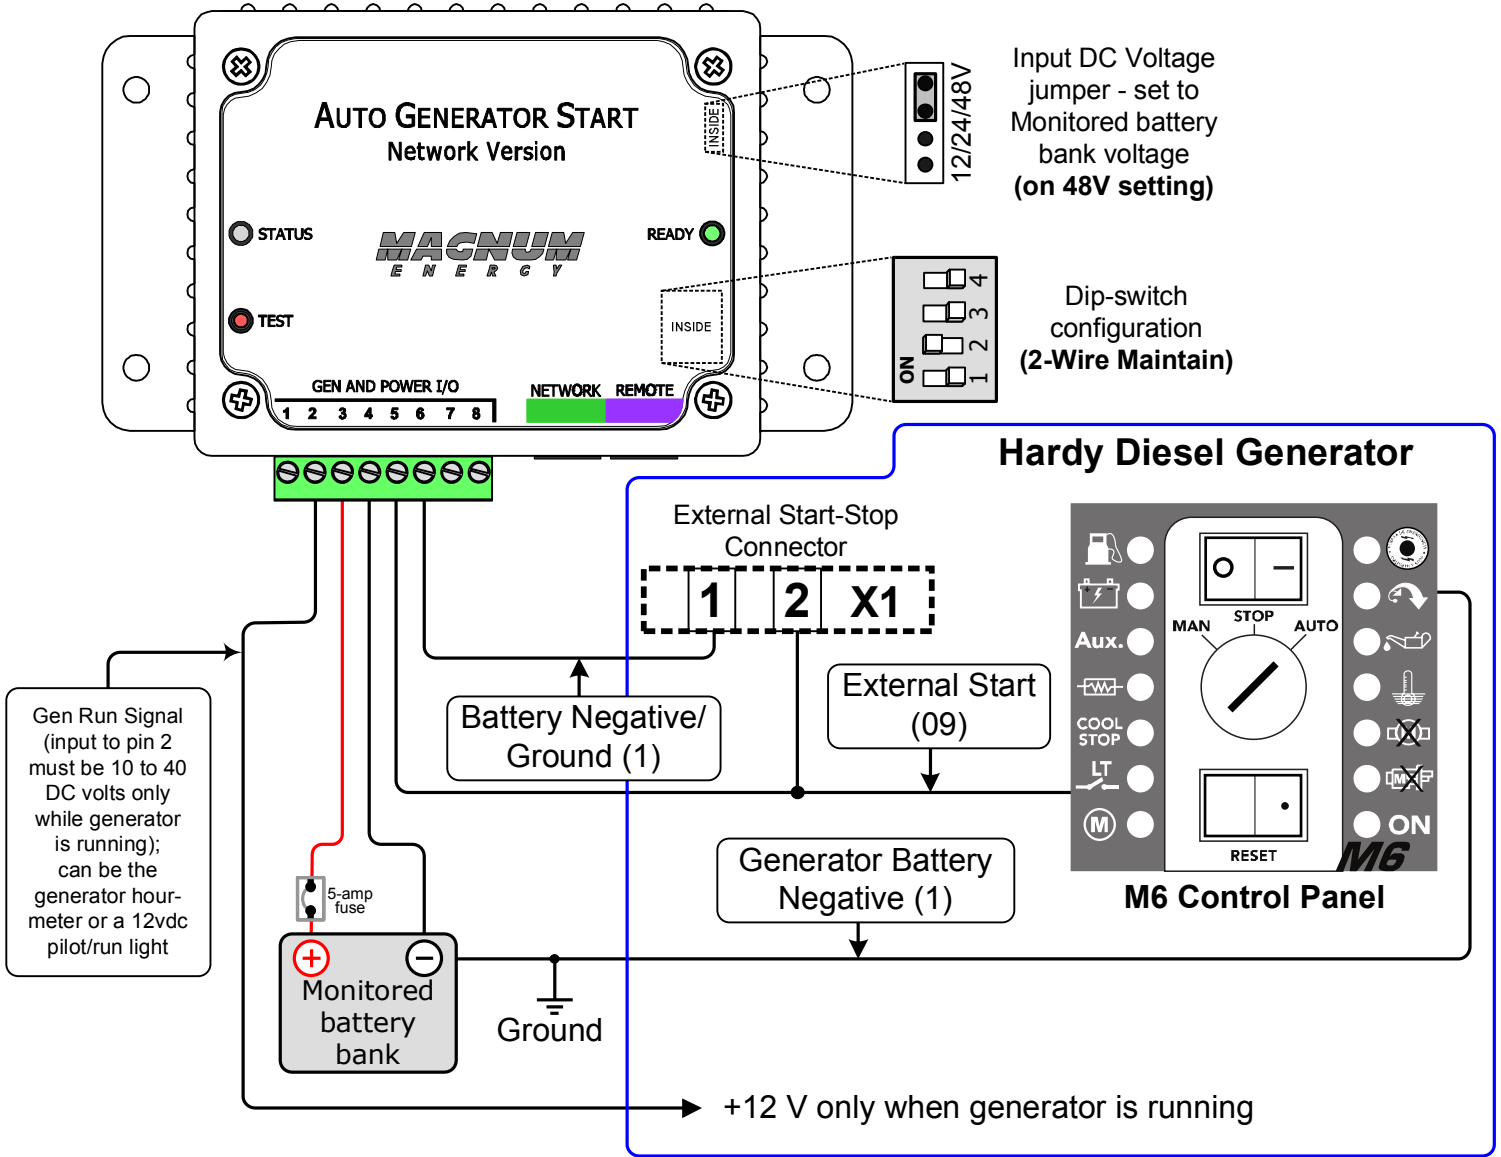

ME-AGS-N wiring diagram – For Hardy Diesel HDYW Series (using Himoinsa M6 Control Panel)

Magnum Energy, Inc. provides this diagram to assist in the installation of the Auto-Generator Start controller. Since the use of this diagram and the conditions or methods of installation, operation and use are beyond the control of Magnum Energy, Inc., we do not assume responsibility and expressly disclaim liability for loss, damage or expense arising out of the installation, operation and use of this unit.