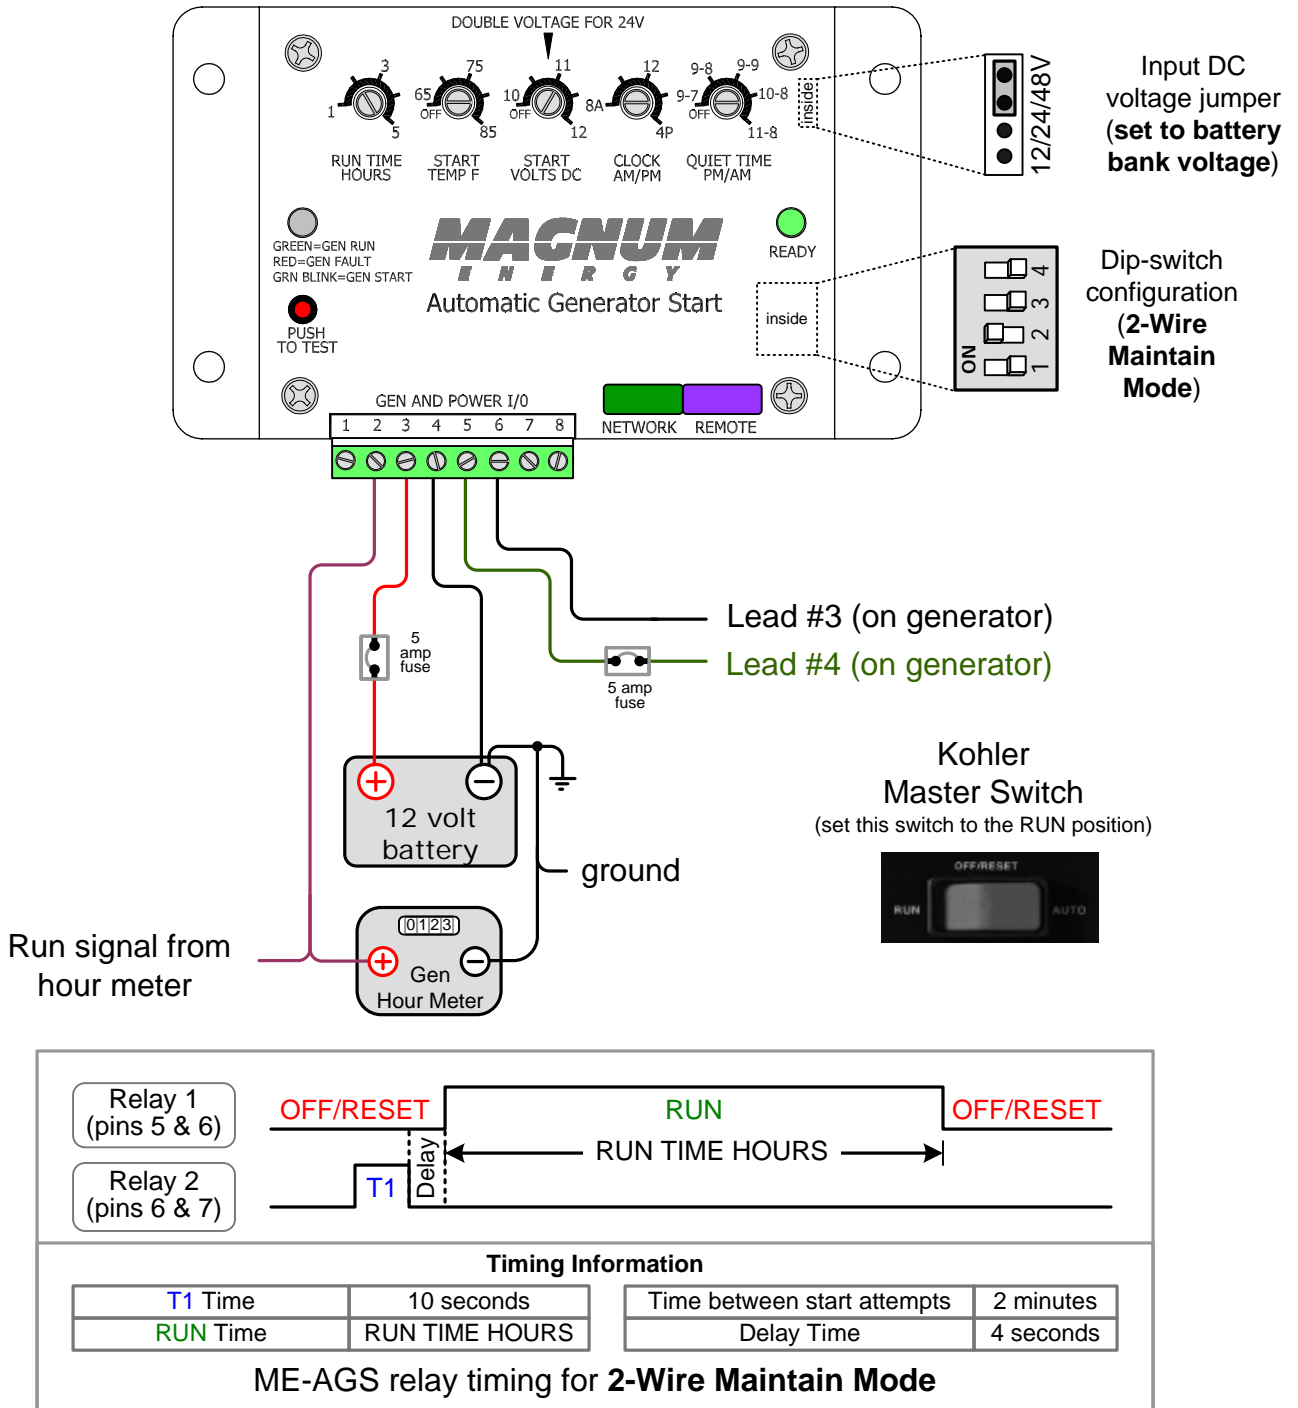

ME-AGS wiring diagram – For Kohler (RES Series)

Magnum Energy, Inc. provides this diagram to assist in the installation of the Auto-Generator Start controller. Since the use of this diagram and the conditions or methods of installation, operation and use are beyond the control of Magnum Energy, Inc., we do not assume responsibility and expressly disclaim liability for loss, damage or expense arising out of the installation, operation and use of this unit.