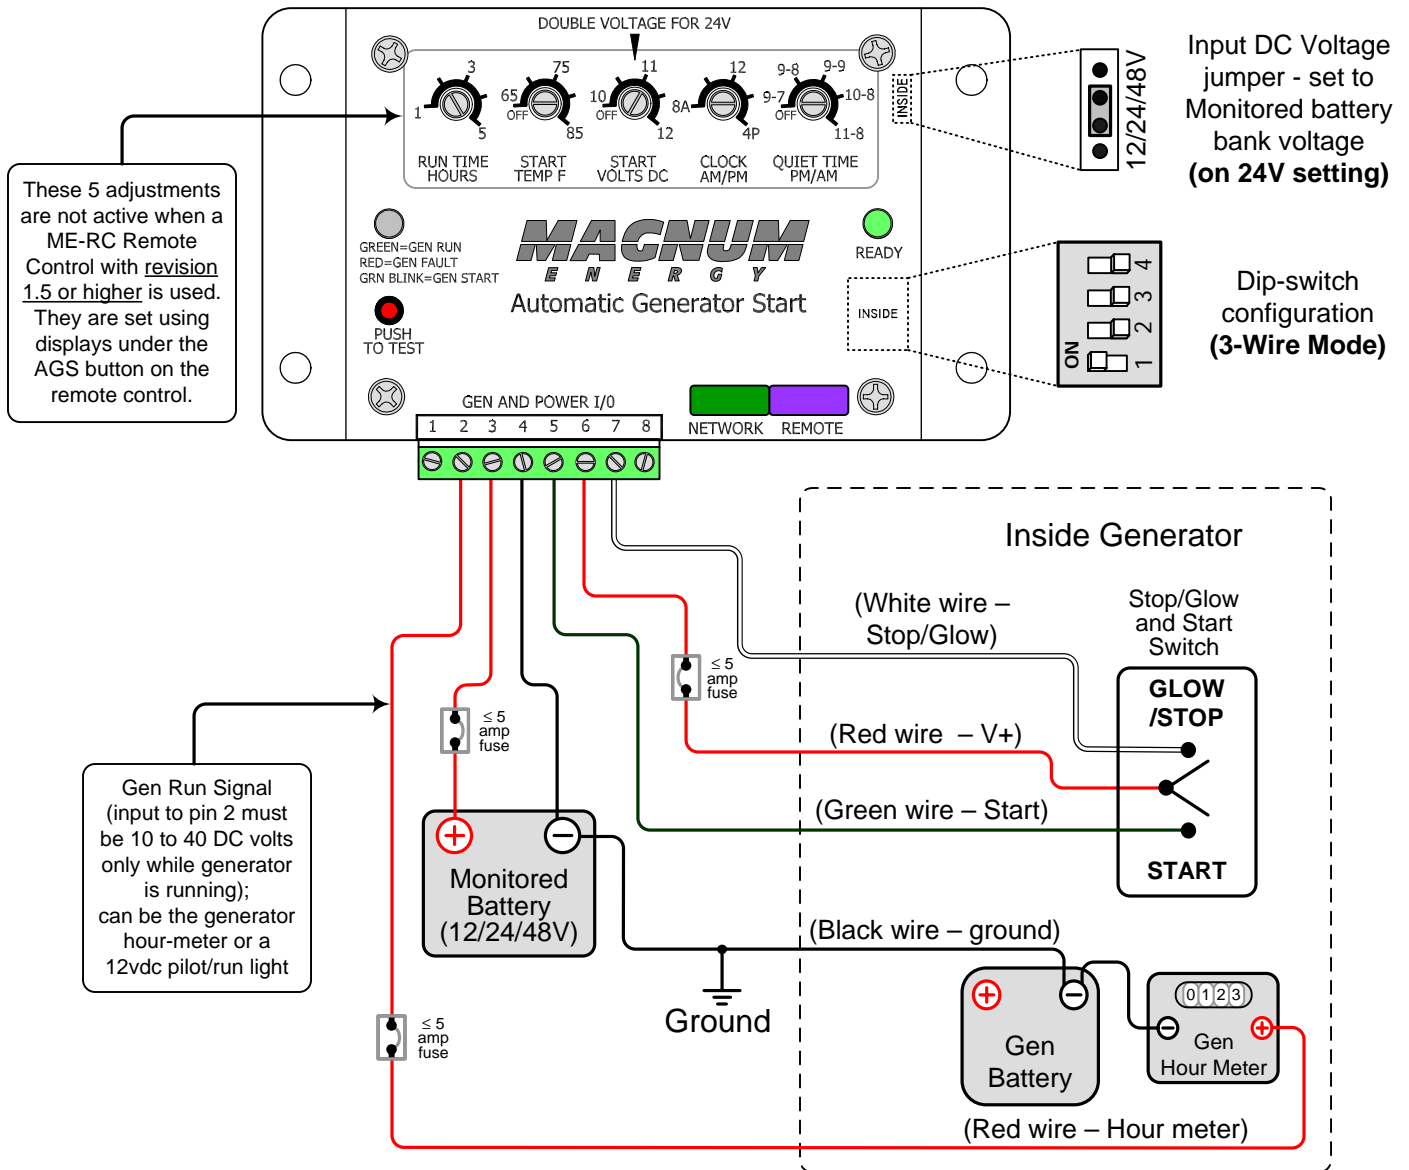

ME-AGS wiring diagram – For EPS (Engine Power Source) 20KW Diesel

Magnum Energy, Inc. provides this diagram to assist in the installation of the Auto-Generator Start controller. Since the use of this diagram and the conditions or methods of installation, operation and use are beyond the control of Magnum Energy, Inc., we do not assume responsibility and expressly disclaim liability for loss, damage or expense arising out of the installation, operation and use of this unit.