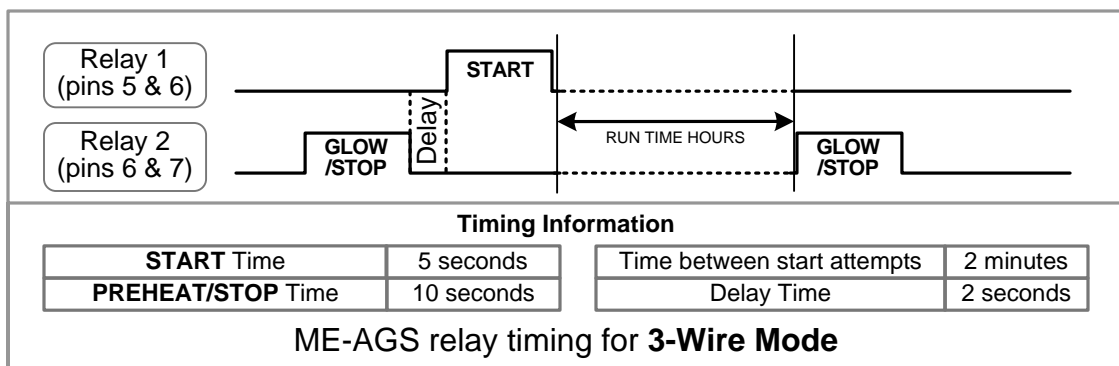

ME-AGS wiring diagram – For EPS (Engine Power Source) 20KW Diesel

Magnum Energy, Inc. provides this diagram to assist in the installation of the Auto-Generator Start controller. Since the use of this diagram and the conditions or methods of installation, operation and use are beyond the control of Magnum Energy, Inc., we do not assume responsibility and expressly disclaim liability for loss, damage or expense arising out of the installation, operation and use of this unit.