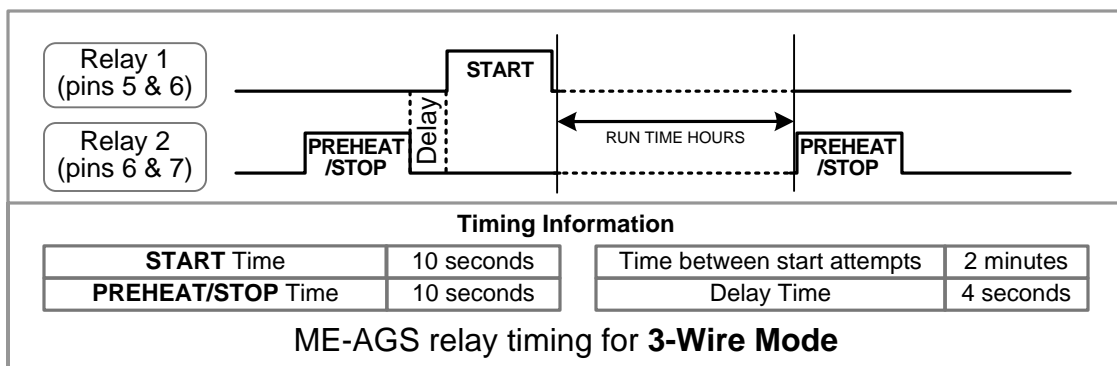

ME-AGS wiring diagram – For Power Tech Diesel

Magnum Energy, Inc. provides this diagram to assist in the installation of the Auto-Generator Start controller. Since the use of this diagram and the conditions or methods of installation, operation and use are beyond the control of Magnum Energy, Inc., we do not assume responsibility and expressly disclaim liability for loss, damage or expense arising out of the installation, operation and use of this unit.