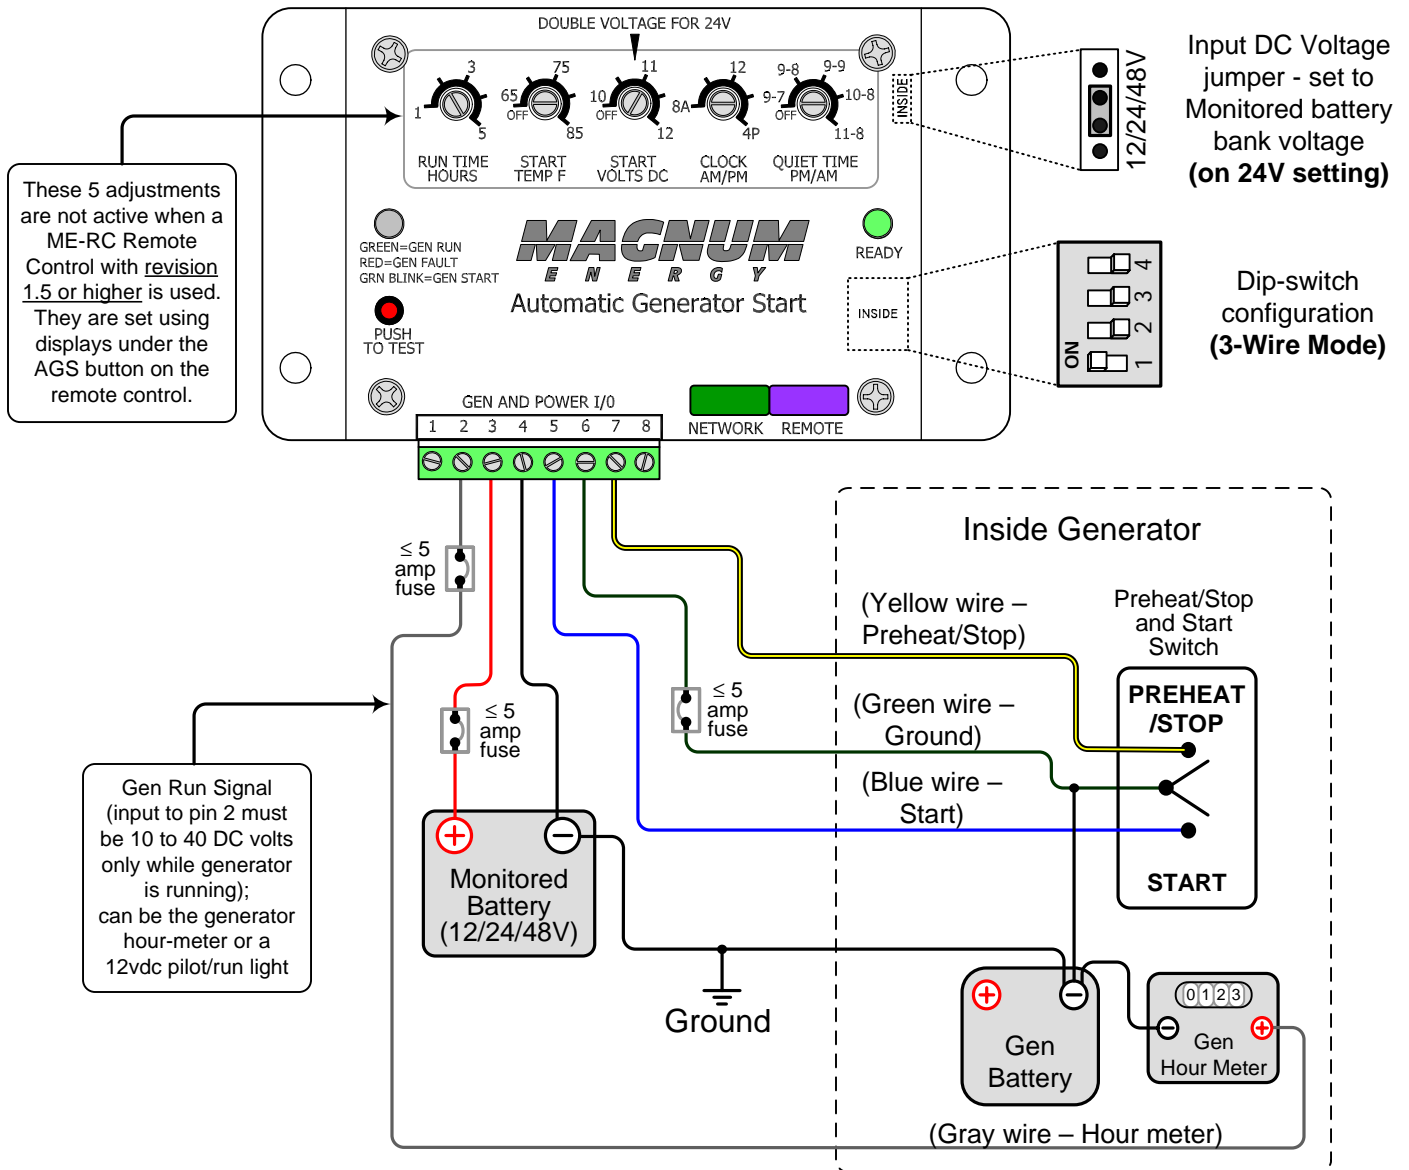

ME-AGS wiring diagram – For Power Tech Diesel

Magnum Energy, Inc. provides this diagram to assist in the installation of the Auto-Generator Start controller. Since the use of this diagram and the conditions or methods of installation, operation and use are beyond the control of Magnum Energy, Inc., we do not assume responsibility and expressly disclaim liability for loss, damage or expense arising out of the installation, operation and use of this unit.