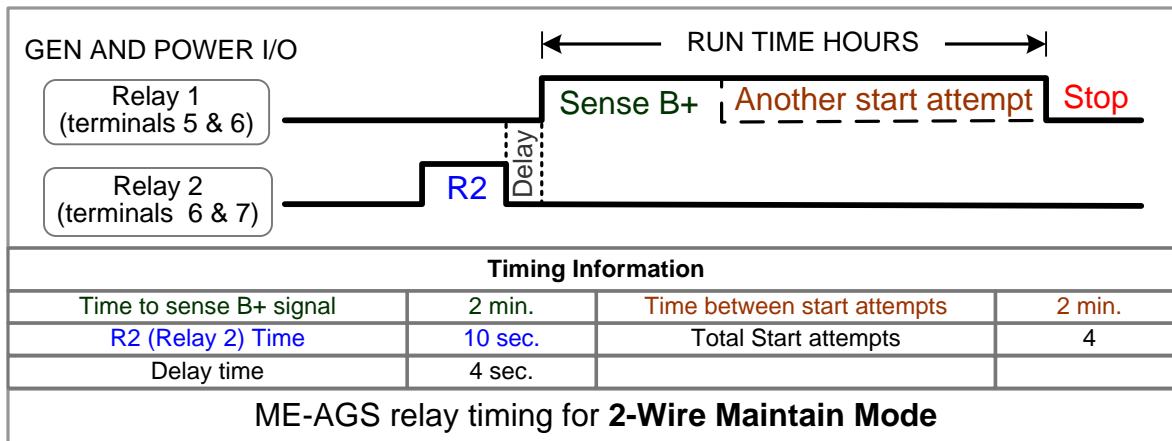

ME-AGS wiring diagram – For Hardy Diesel Generators with NEXYS control

Magnum Energy, Inc. provides this diagram to assist in the installation of the Auto-Generator Start controller. Since the use of this diagram and the conditions or methods of installation, operation and use are beyond the control of Magnum Energy, Inc., we do not assume responsibility and expressly disclaim liability for loss, damage or expense arising out of the installation, operation and use of this unit.