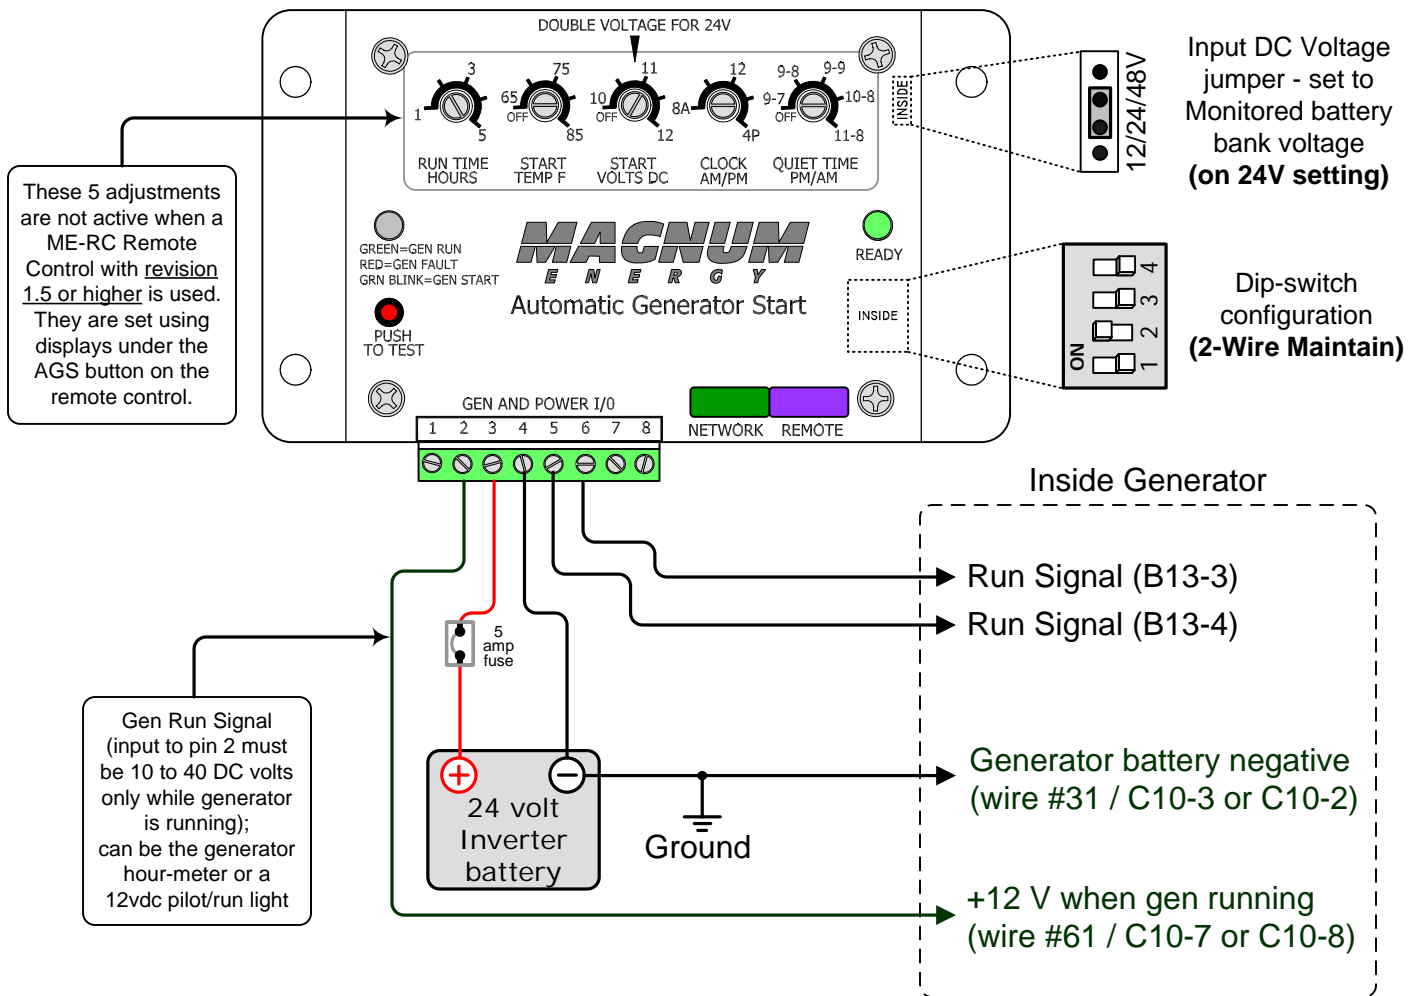

ME-AGS wiring diagram – For Hardy Diesel Generators with NEXYS control

Magnum Energy, Inc. provides this diagram to assist in the installation of the Auto-Generator Start controller. Since the use of this diagram and the conditions or methods of installation, operation and use are beyond the control of Magnum Energy, Inc., we do not assume responsibility and expressly disclaim liability for loss, damage or expense arising out of the installation, operation and use of this unit.