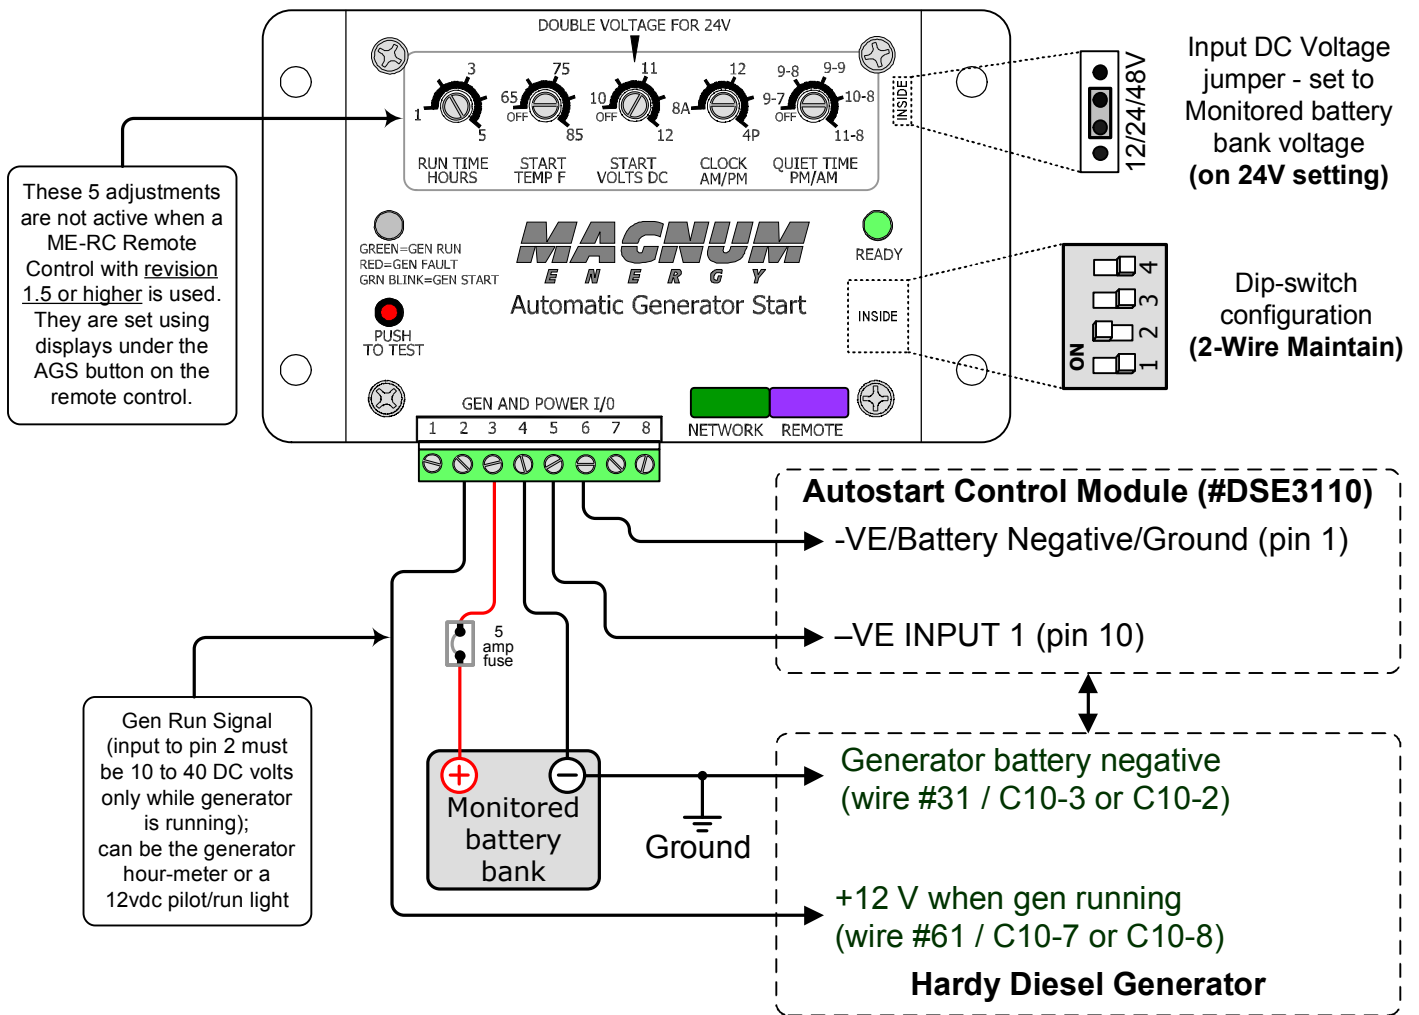

# ME-AGS wiring diagram – For Hardy Diesel Generators (using Deep Sea Electronics 5310 Autostart Control Module)

Magnum Energy, Inc. provides this diagram to assist in the installation of the Auto-Generator Start controller. Since the use of this diagram and the conditions or methods of installation, operation and use are beyond the control of Magnum Energy, Inc., we do not assume responsibility and expressly disclaim liability for loss, damage or expense arising out of the installation, operation and use of this unit.