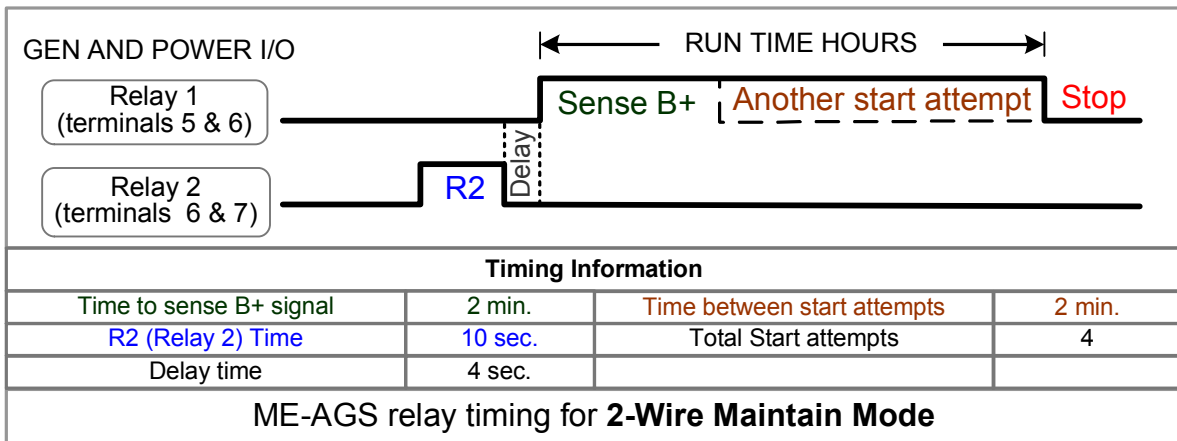

# ME-AGS wiring diagram – For Hardy Diesel Generators (using Deep Sea Electronics 5310 Autostart Control Module)

Magnum Energy, Inc. provides this diagram to assist in the installation of the Auto-Generator Start controller. Since the use of this diagram and the conditions or methods of installation, operation and use are beyond the control of Magnum Energy, Inc., we do not assume responsibility and expressly disclaim liability for loss, damage or expense arising out of the installation, operation and use of this unit.