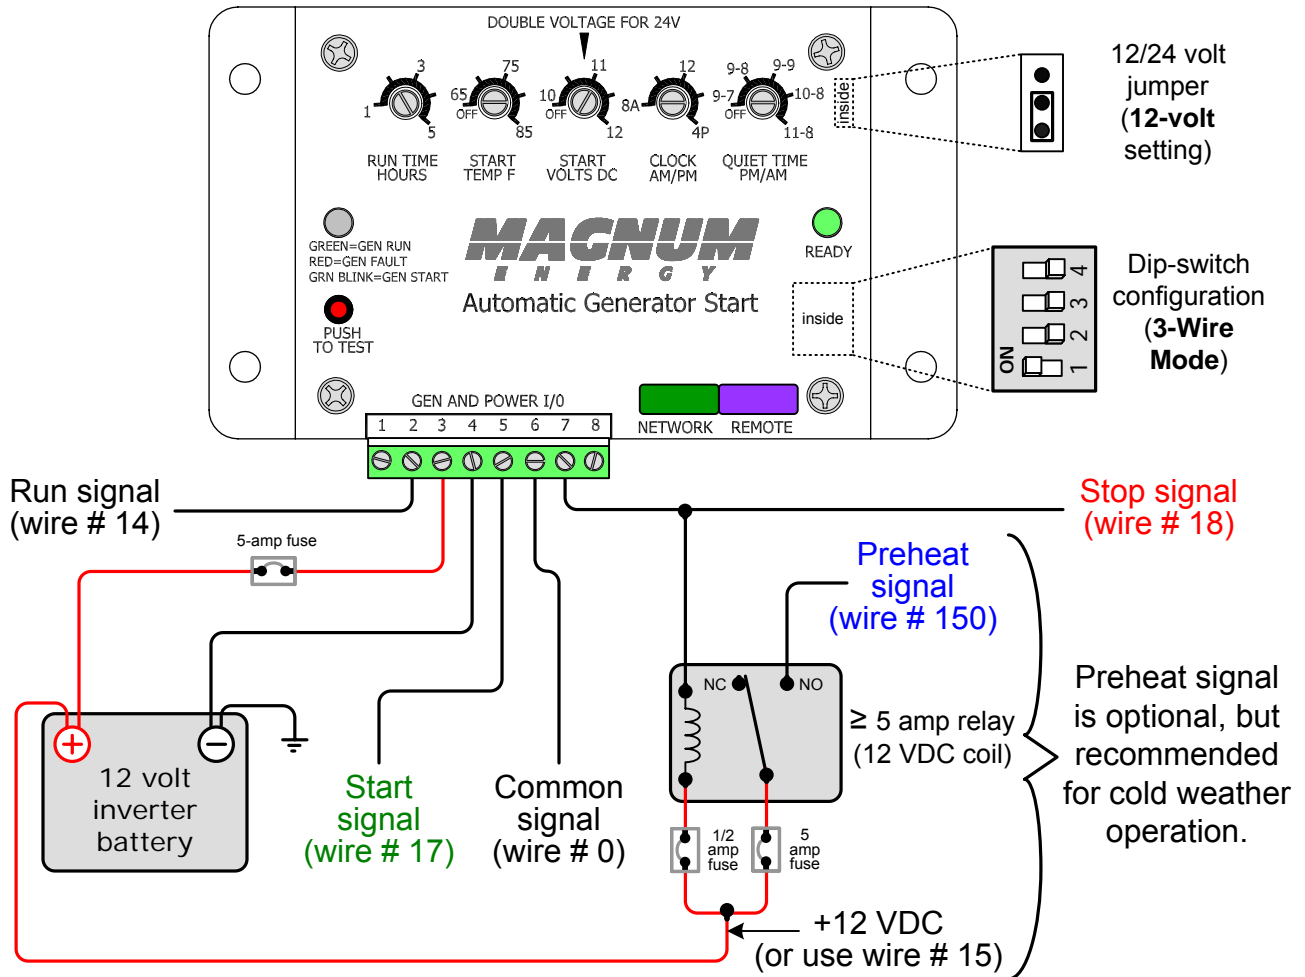

ME-AGS wiring diagram – For Generac Diesel (Quiet Pack Series)

Magnum Energy, Inc. provides this diagram to assist in the installation of the Auto-Generator Start controller. Since the use of this diagram and the conditions or methods of installation, operation and use are beyond the control of Magnum Energy, Inc., we do not assume responsibility and expressly disclaim liability for loss, damage or expense arising out of the installation, operation and use of this unit.