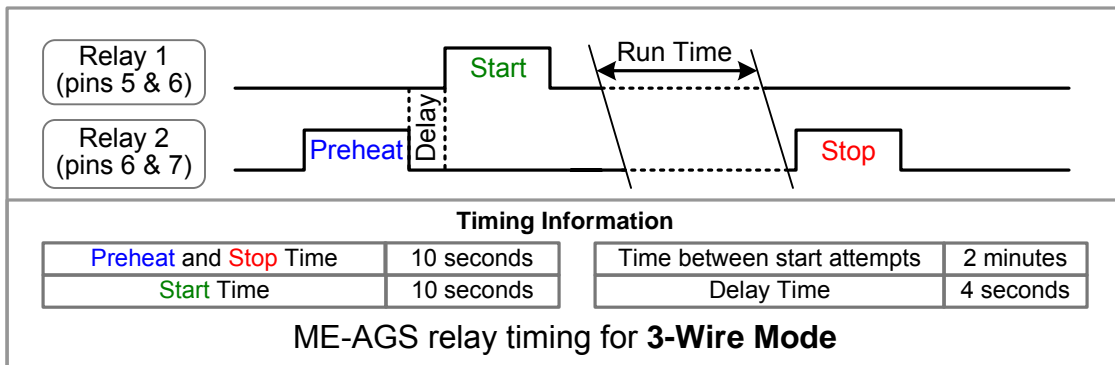

ME-AGS wiring diagram – For Generac Diesel (Quiet Pack Series)

Magnum Energy, Inc. provides this diagram to assist in the installation of the Auto-Generator Start controller. Since the use of this diagram and the conditions or methods of installation, operation and use are beyond the control of Magnum Energy, Inc., we do not assume responsibility and expressly disclaim liability for loss, damage or expense arising out of the installation, operation and use of this unit.