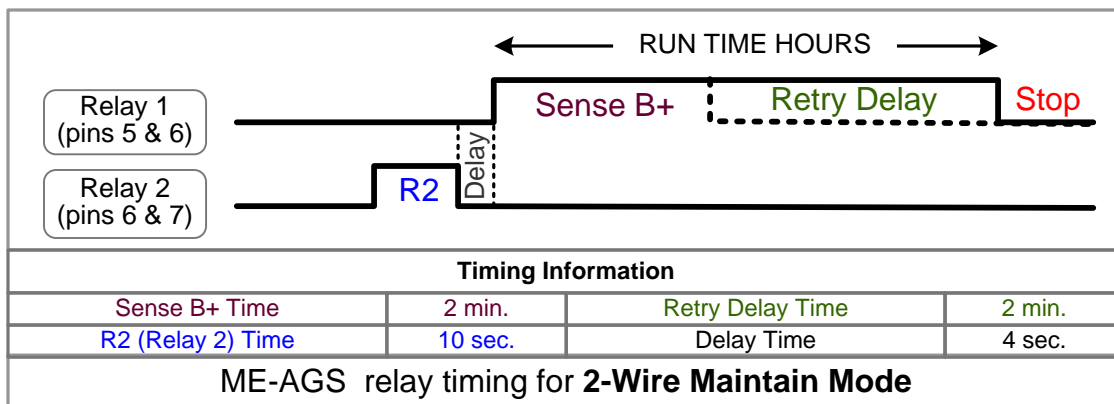

## ME-AGS wiring diagram – Wiring for Mitsubishi Gen Sets with Murphy Gen Control

Magnum Energy, Inc. provides this diagram to assist in the installation of the Auto-Generator Start controller. Since the use of this diagram and the conditions or methods of installation, operation and use are beyond the control of Magnum Energy, Inc., we do not assume responsibility and expressly disclaim liability for loss, damage or expense arising out of the installation, operation and use of this unit.