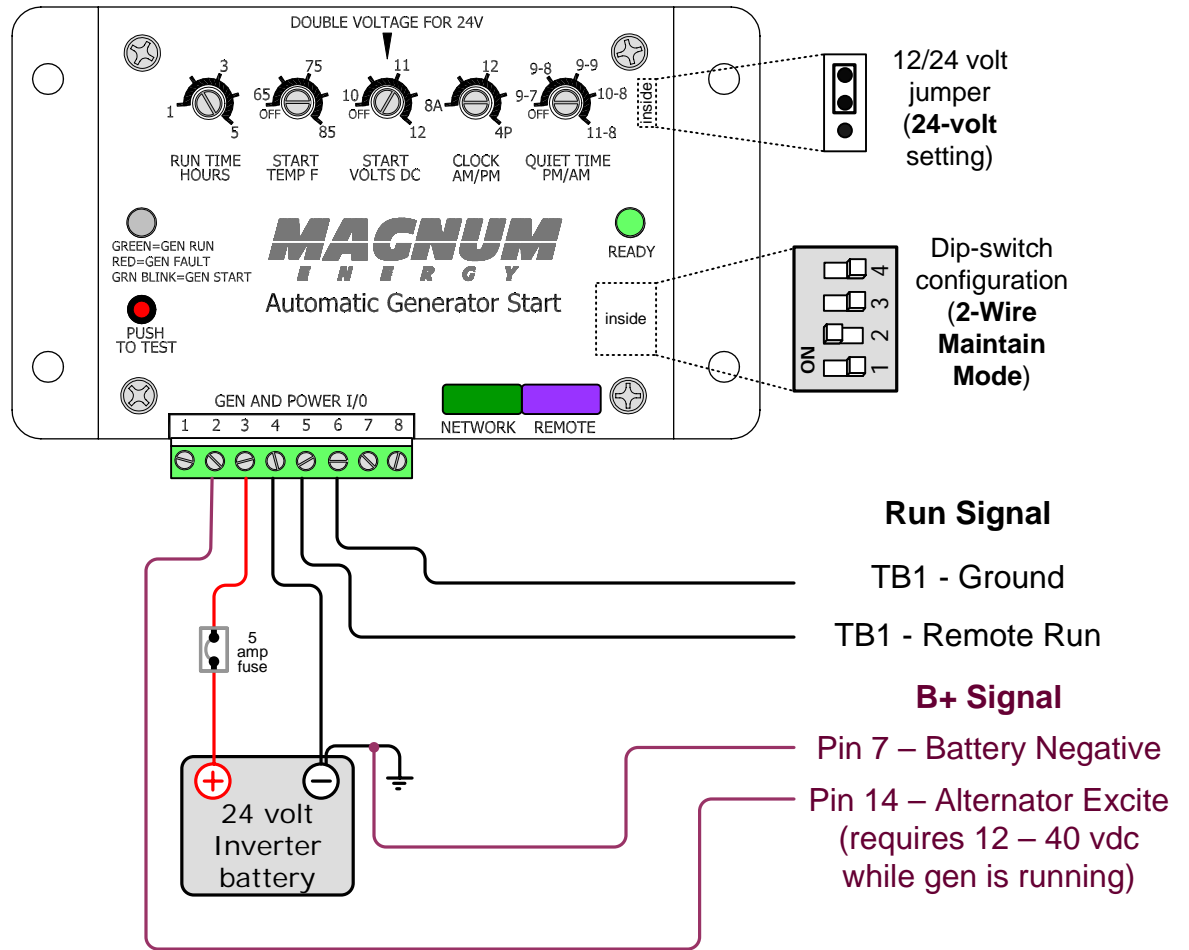

## ME-AGS wiring diagram – Wiring for Mitsubishi Gen Sets with Murphy Gen Control

Magnum Energy, Inc. provides this diagram to assist in the installation of the Auto-Generator Start controller. Since the use of this diagram and the conditions or methods of installation, operation and use are beyond the control of Magnum Energy, Inc., we do not assume responsibility and expressly disclaim liability for loss, damage or expense arising out of the installation, operation and use of this unit.